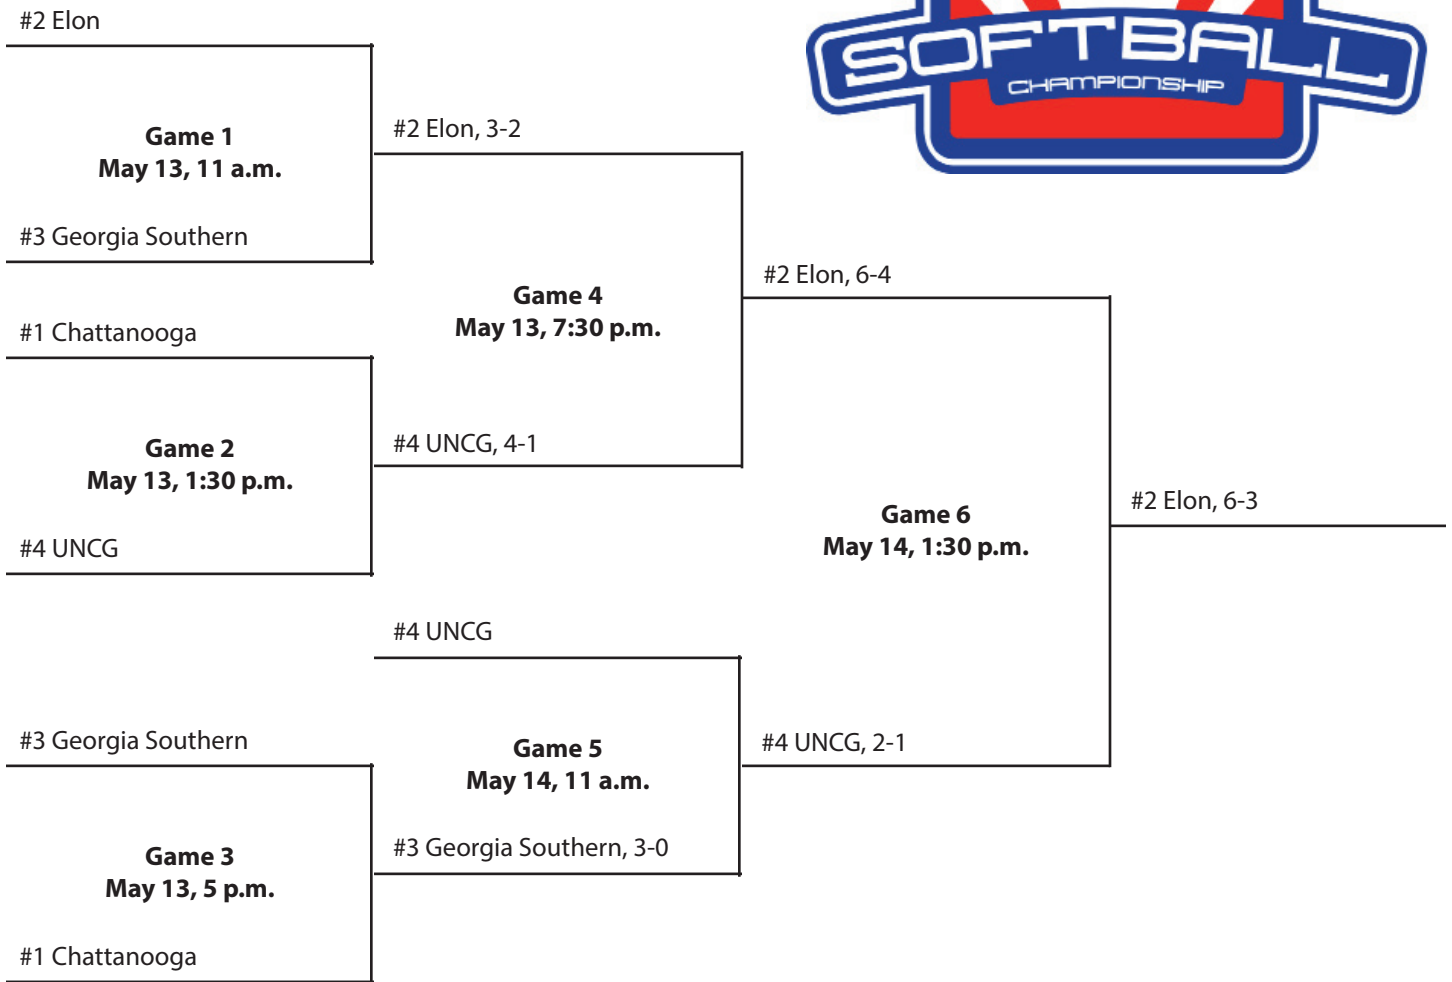

2010 Championship

Jim Frost Softball Complex • Chattanooga, Tenn.