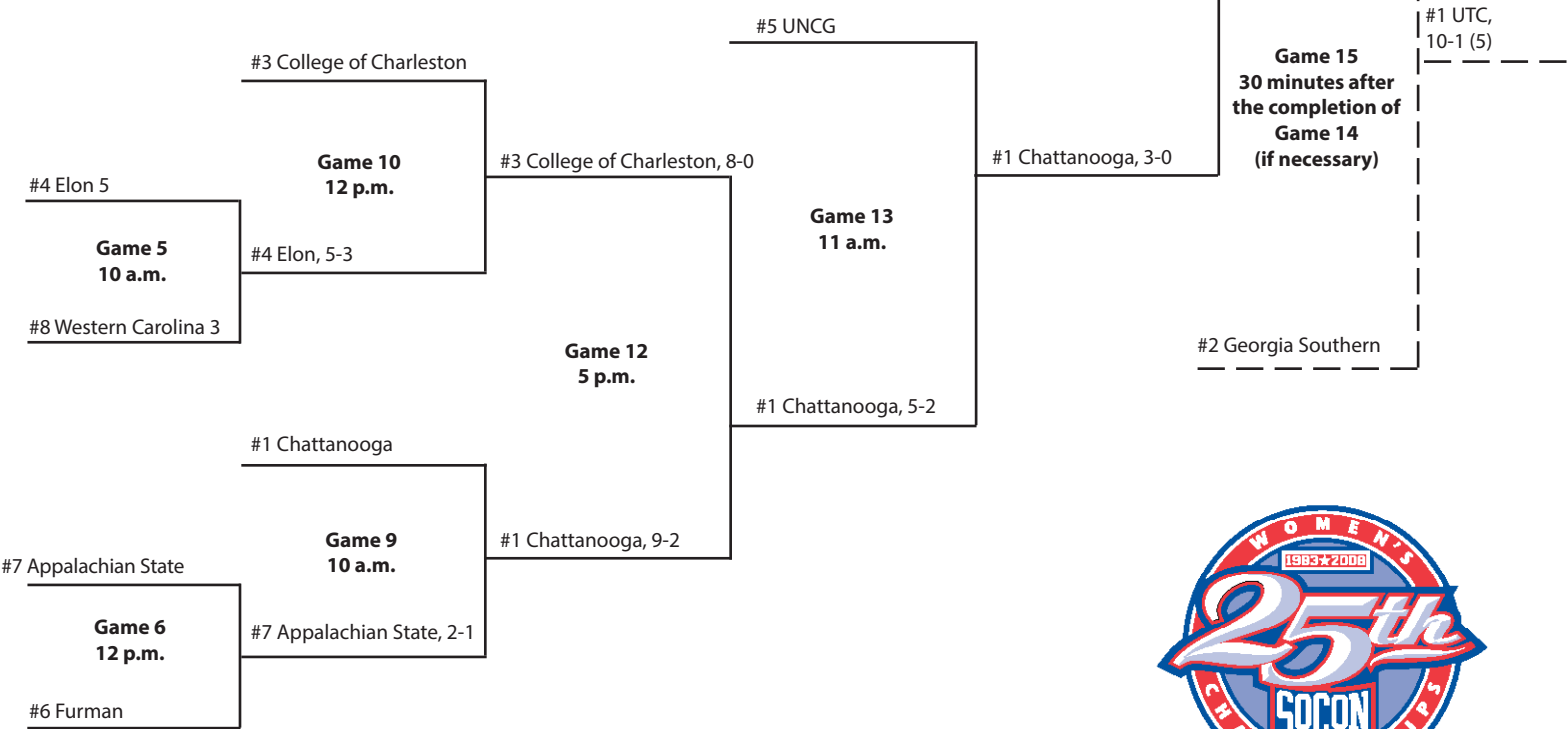

May 8

May 9

May 10