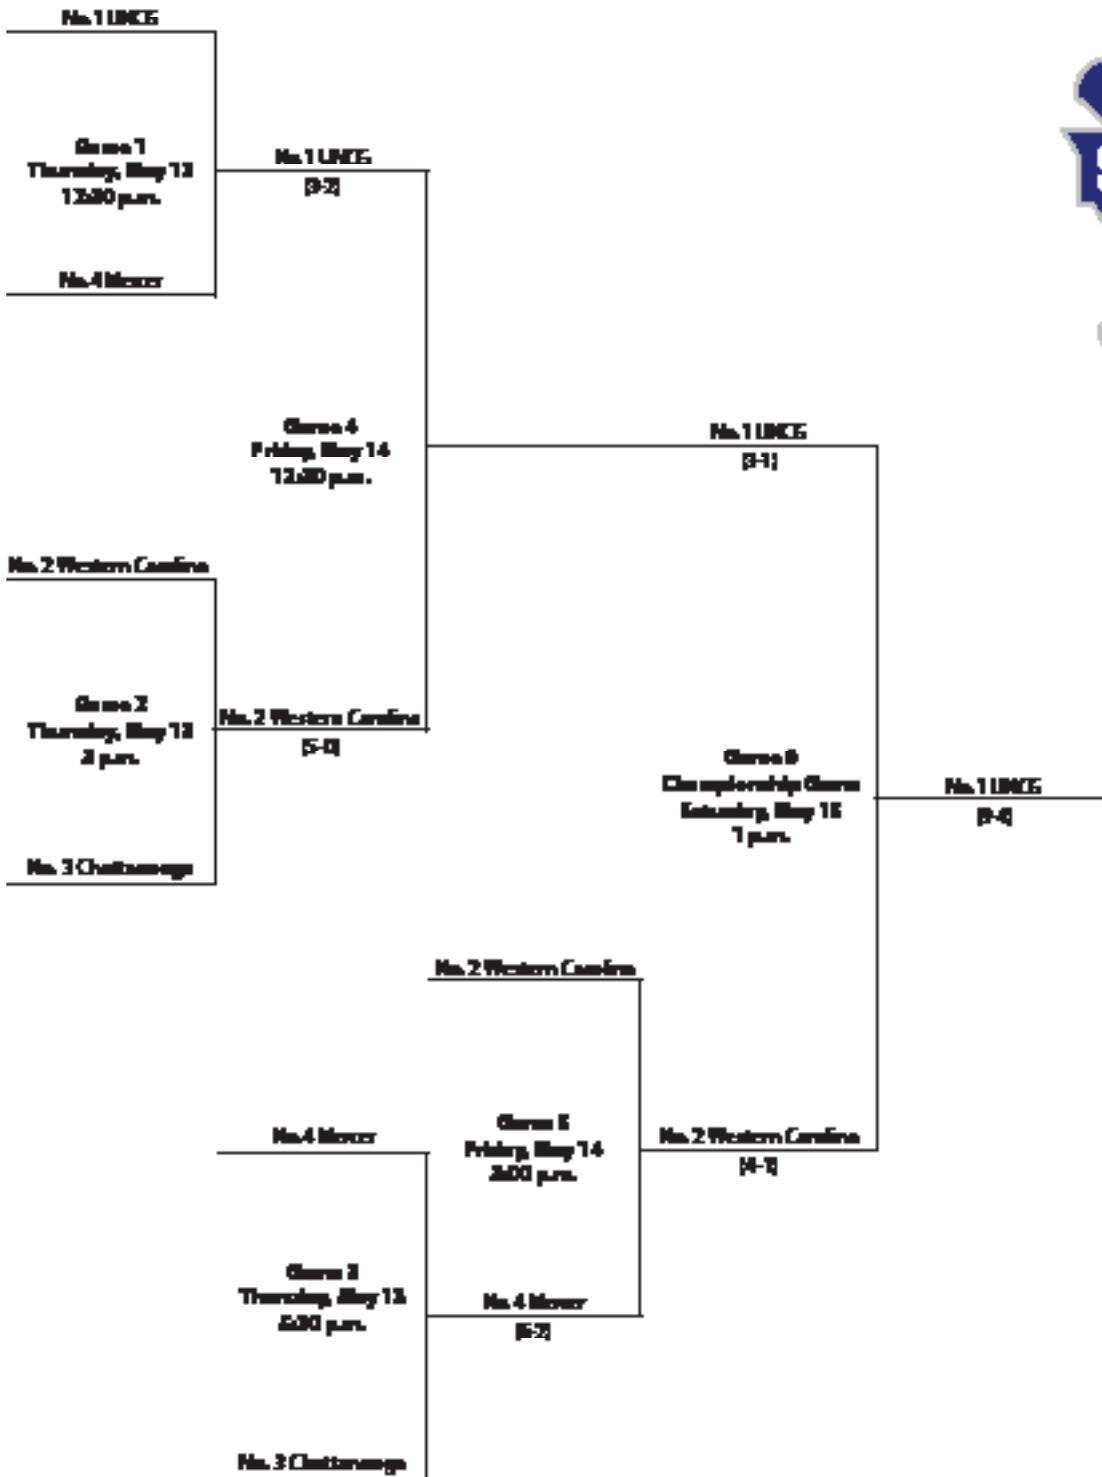

2021 Championship

UNCG Softball Stadium • Greensboro, N.C.