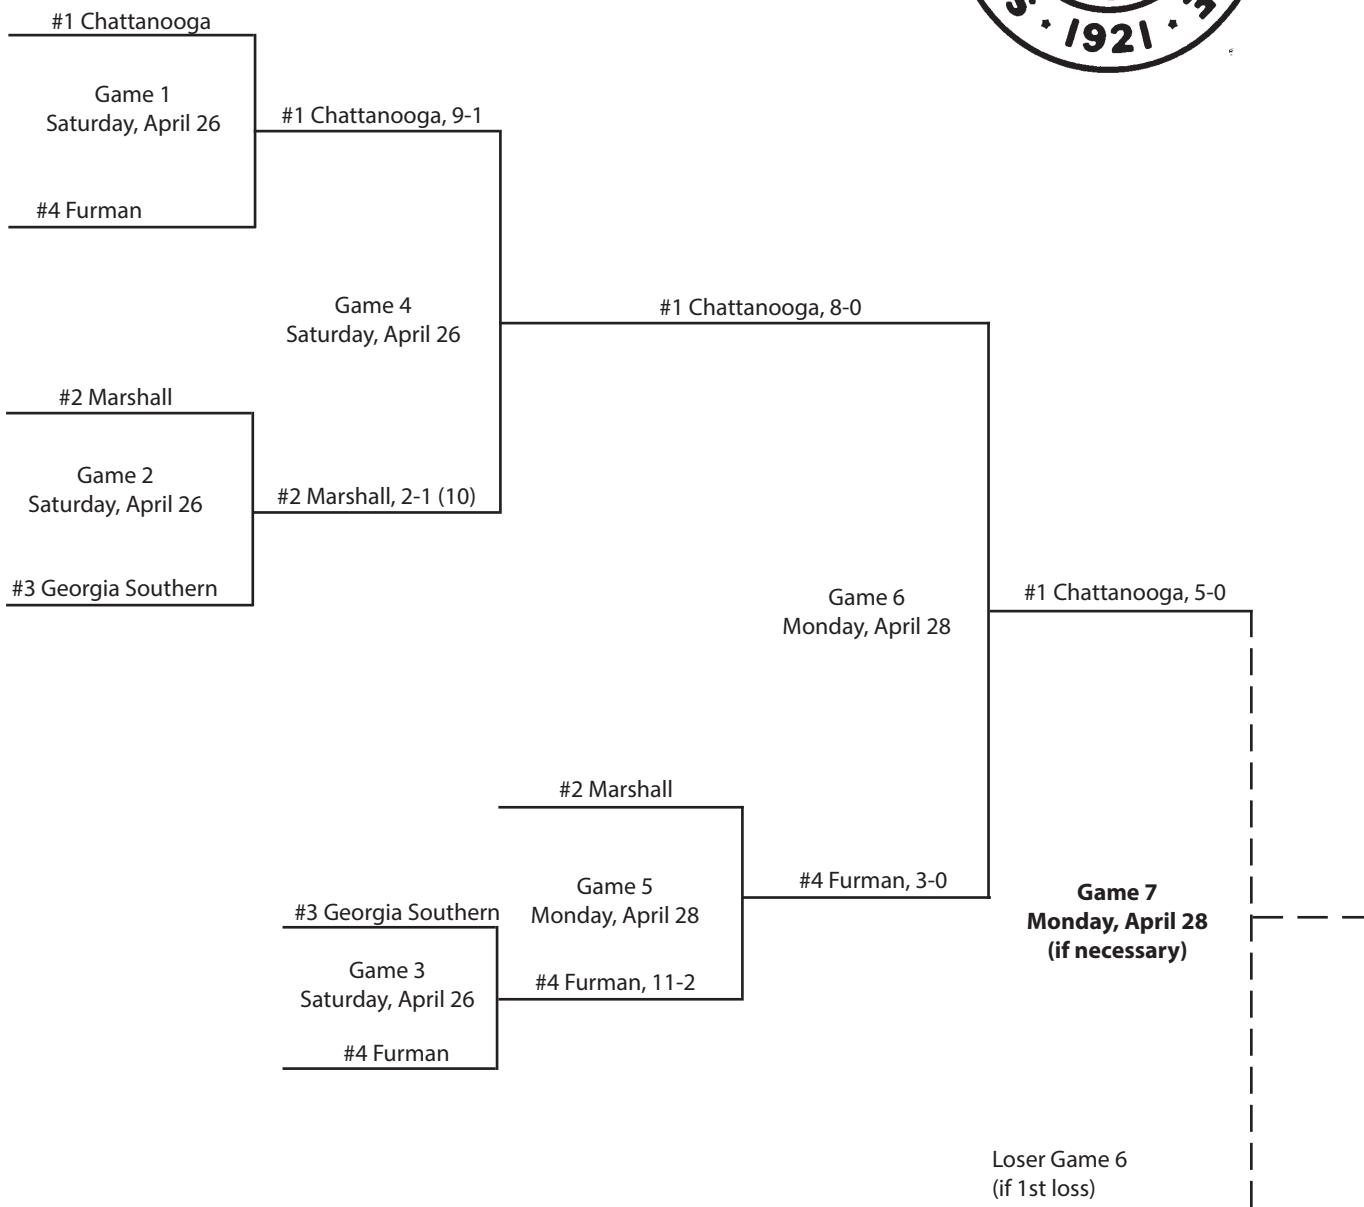

1997 Championship

Huntington, W.Va.