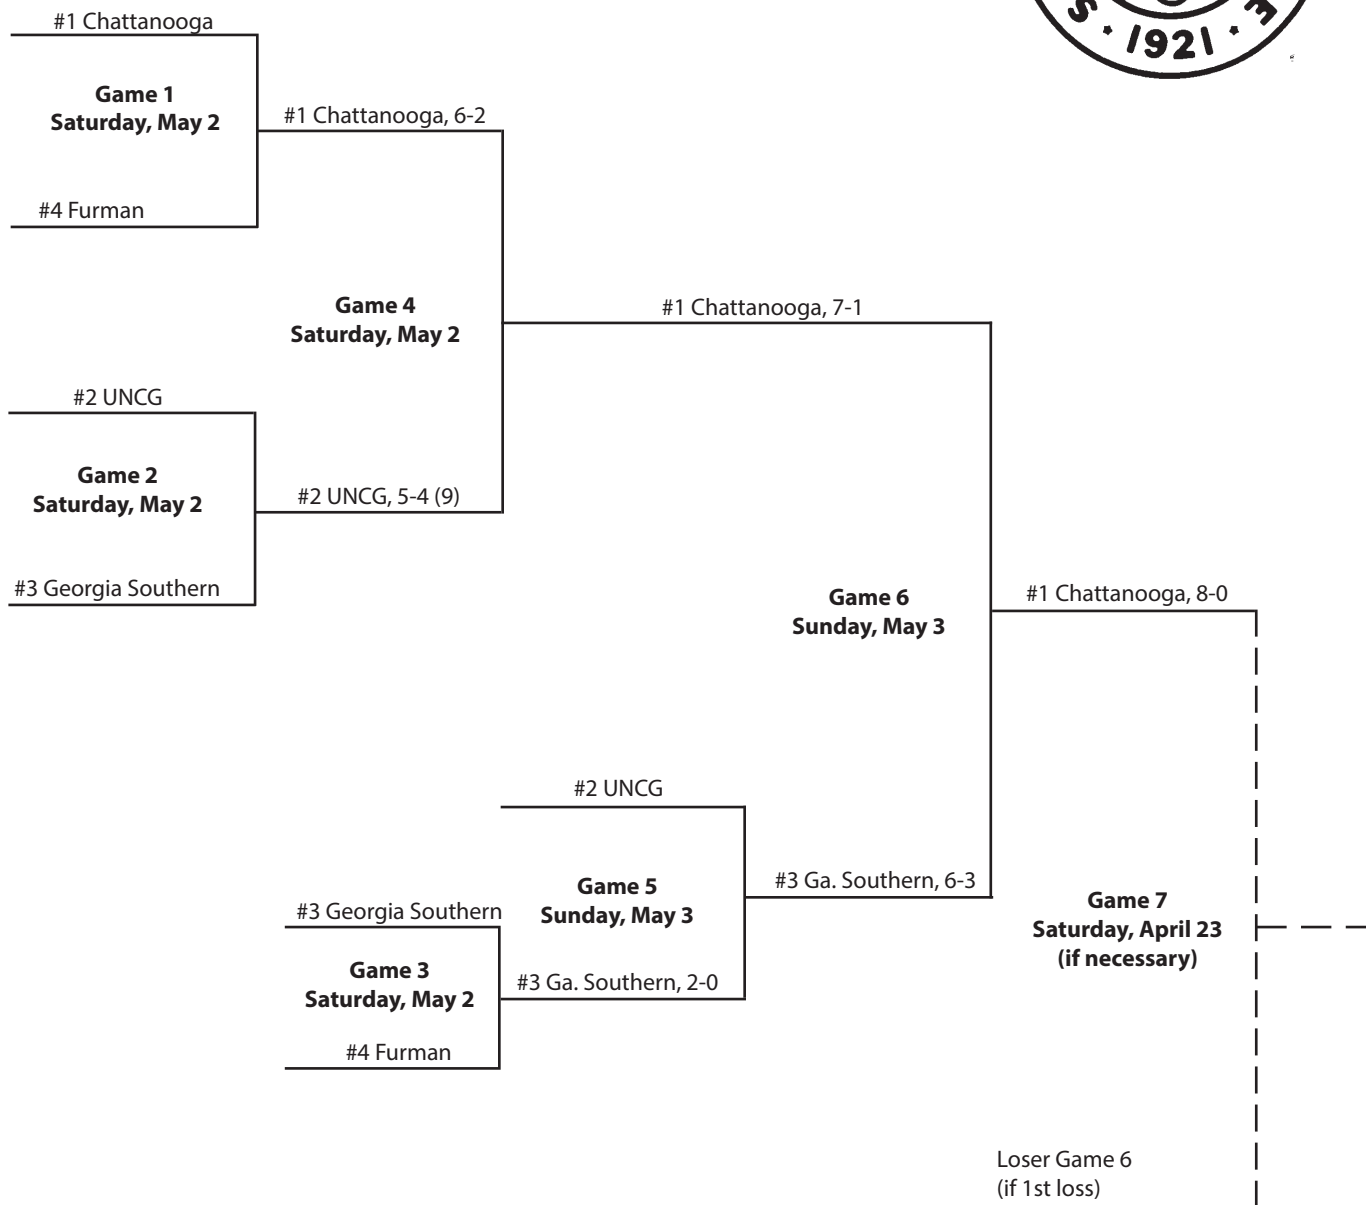

Game 4
Sunday, May 2

#5 Furman

#5 Furman, 4-3

Game 9
Monday, May 3
(if necessary)

Loser Game 8
(if 1st loss)

1998 Championship

Chattanooga, Tenn.

1997 Championship