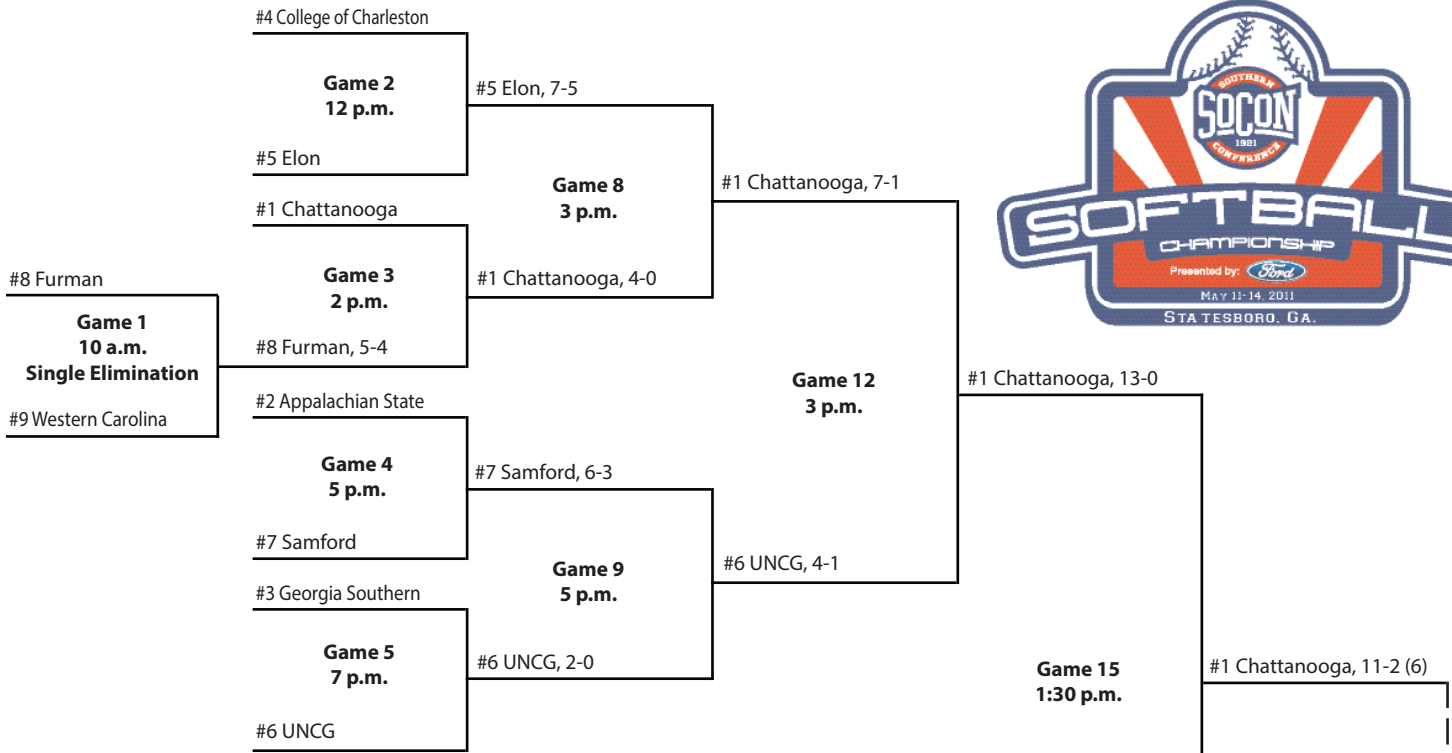

2011 Championship

Eagle Field at the Softball Complex • Statesboro, Ga.

May 11

May 12

May 13

May 14