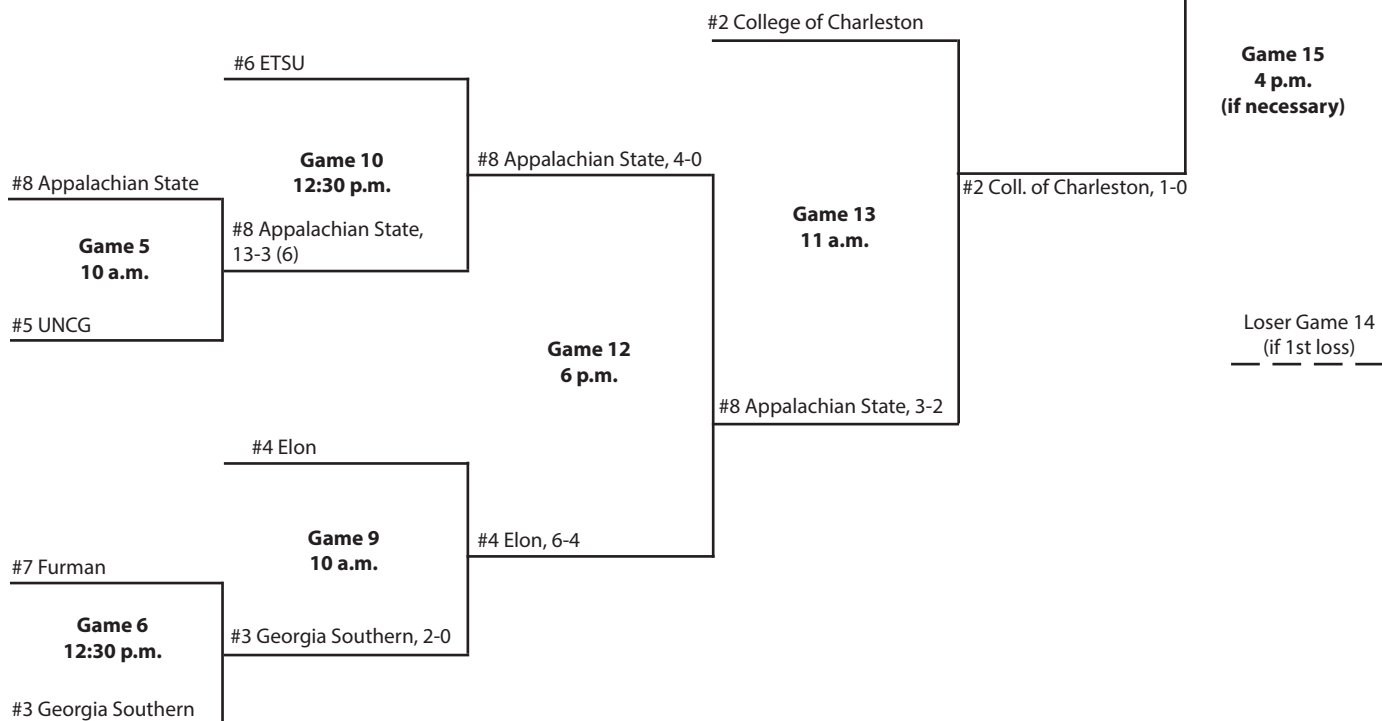

May 14

May 15

May 16