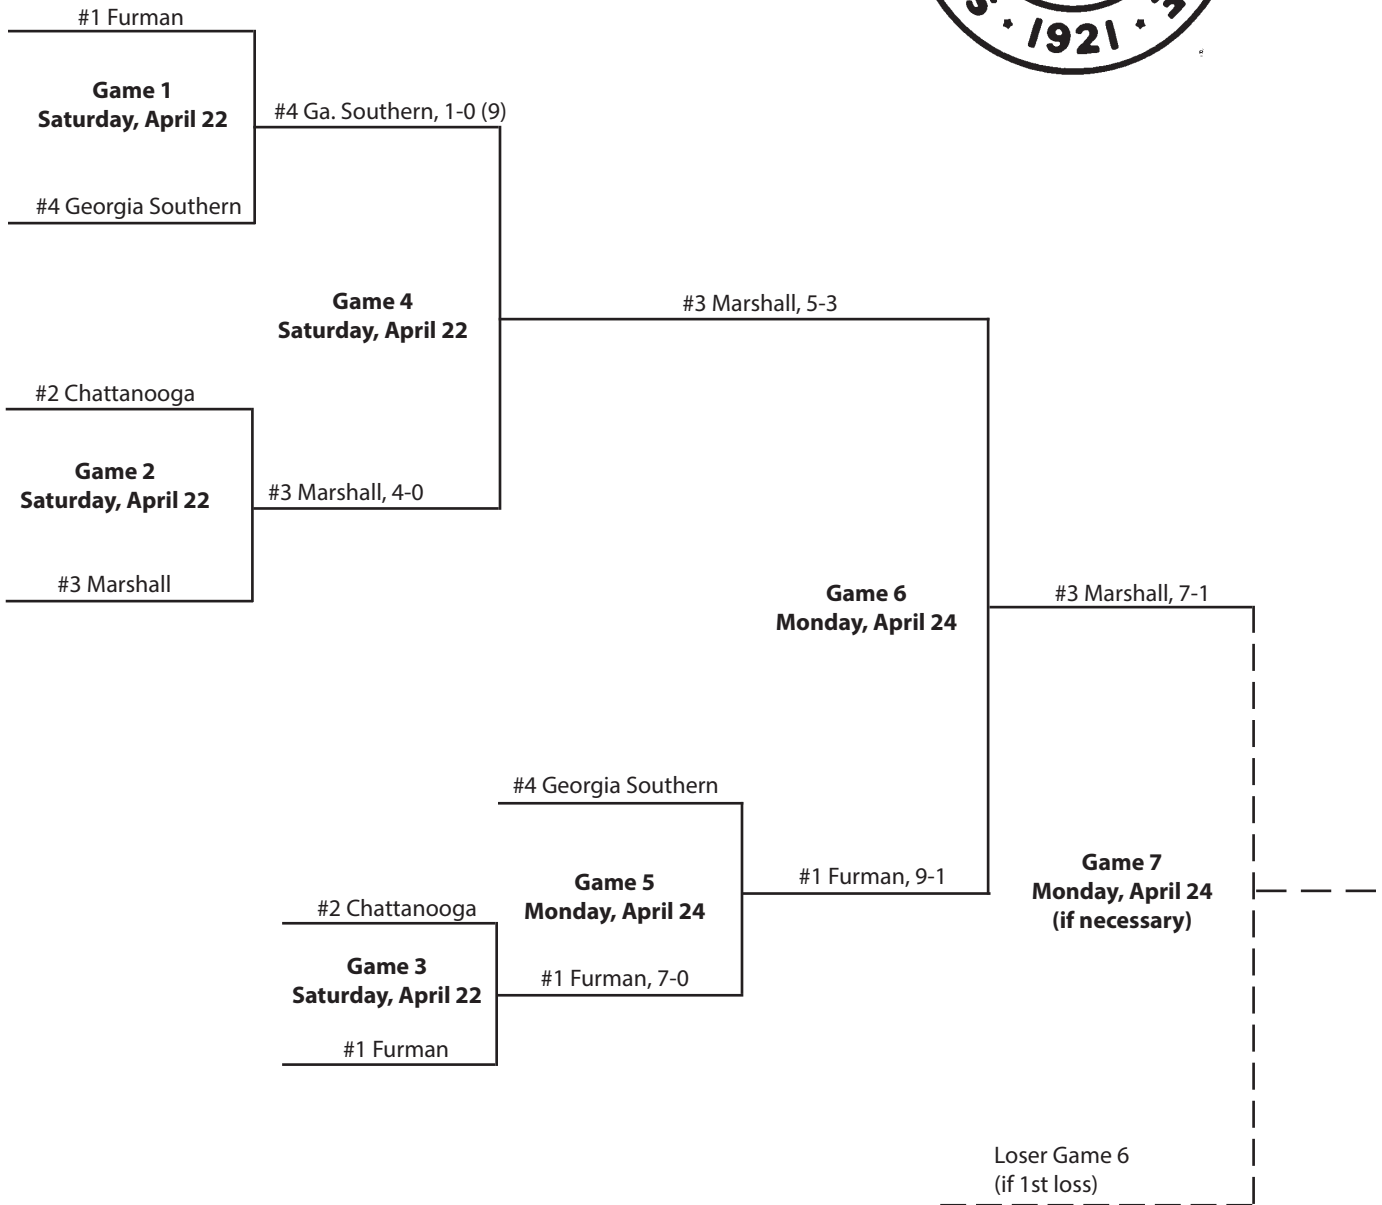

1995 Championship

Greenville, S.C.