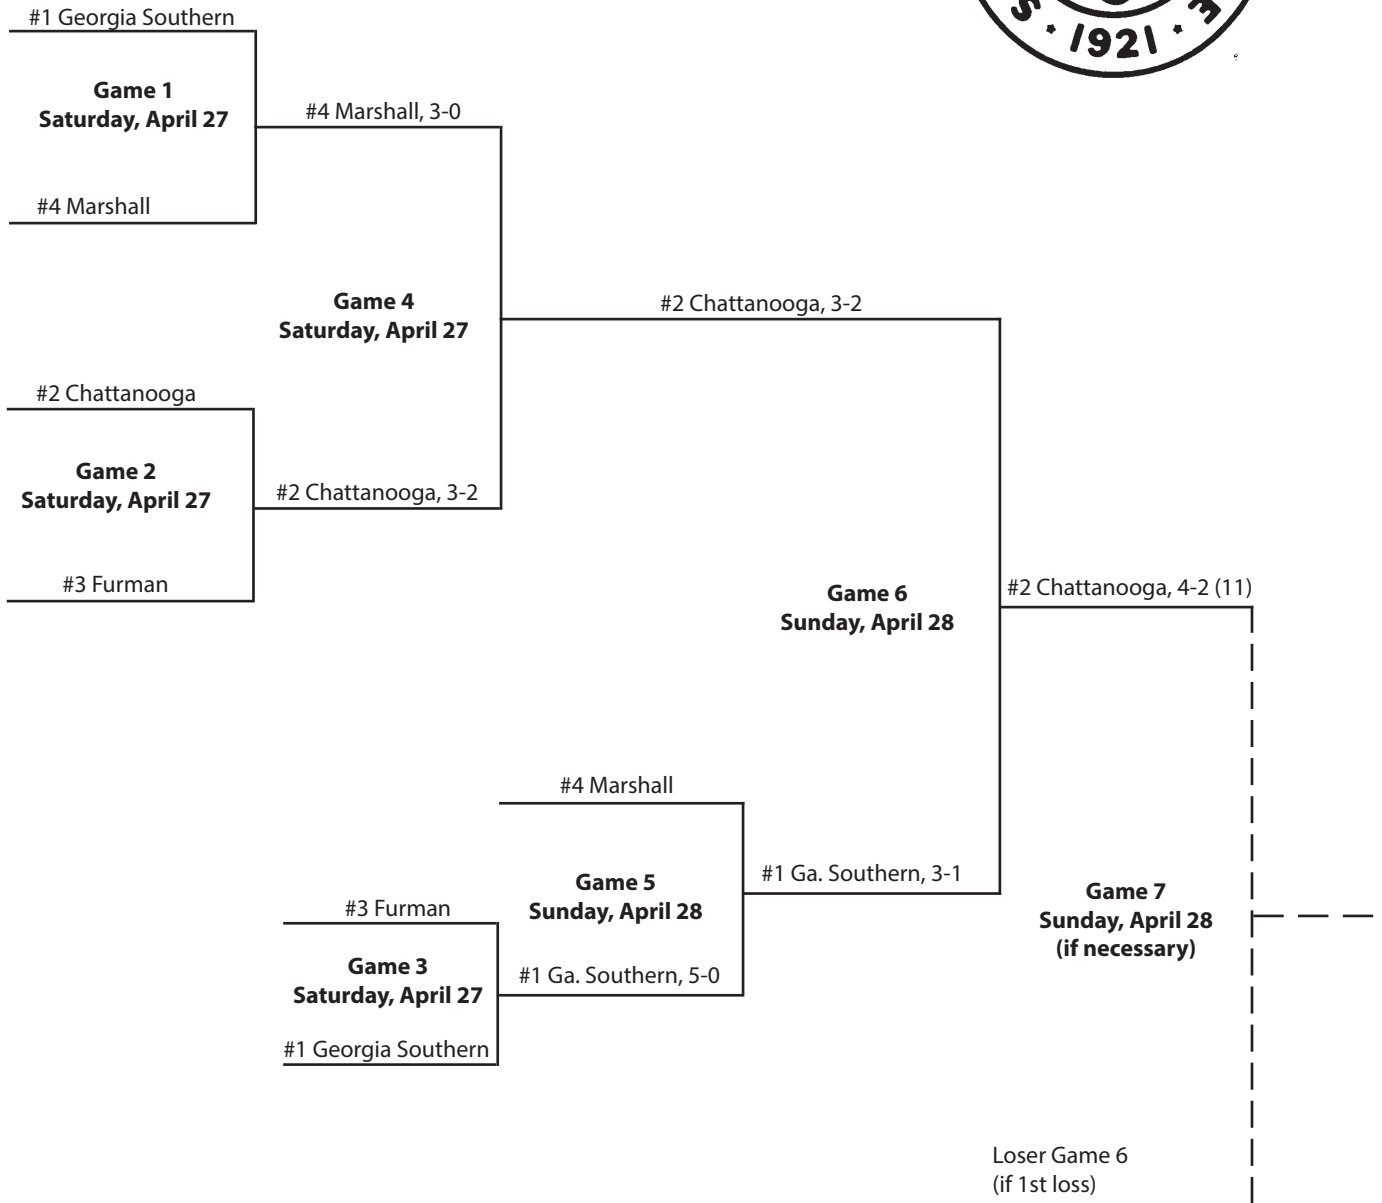

1996 Championship

Statesboro, Ga.