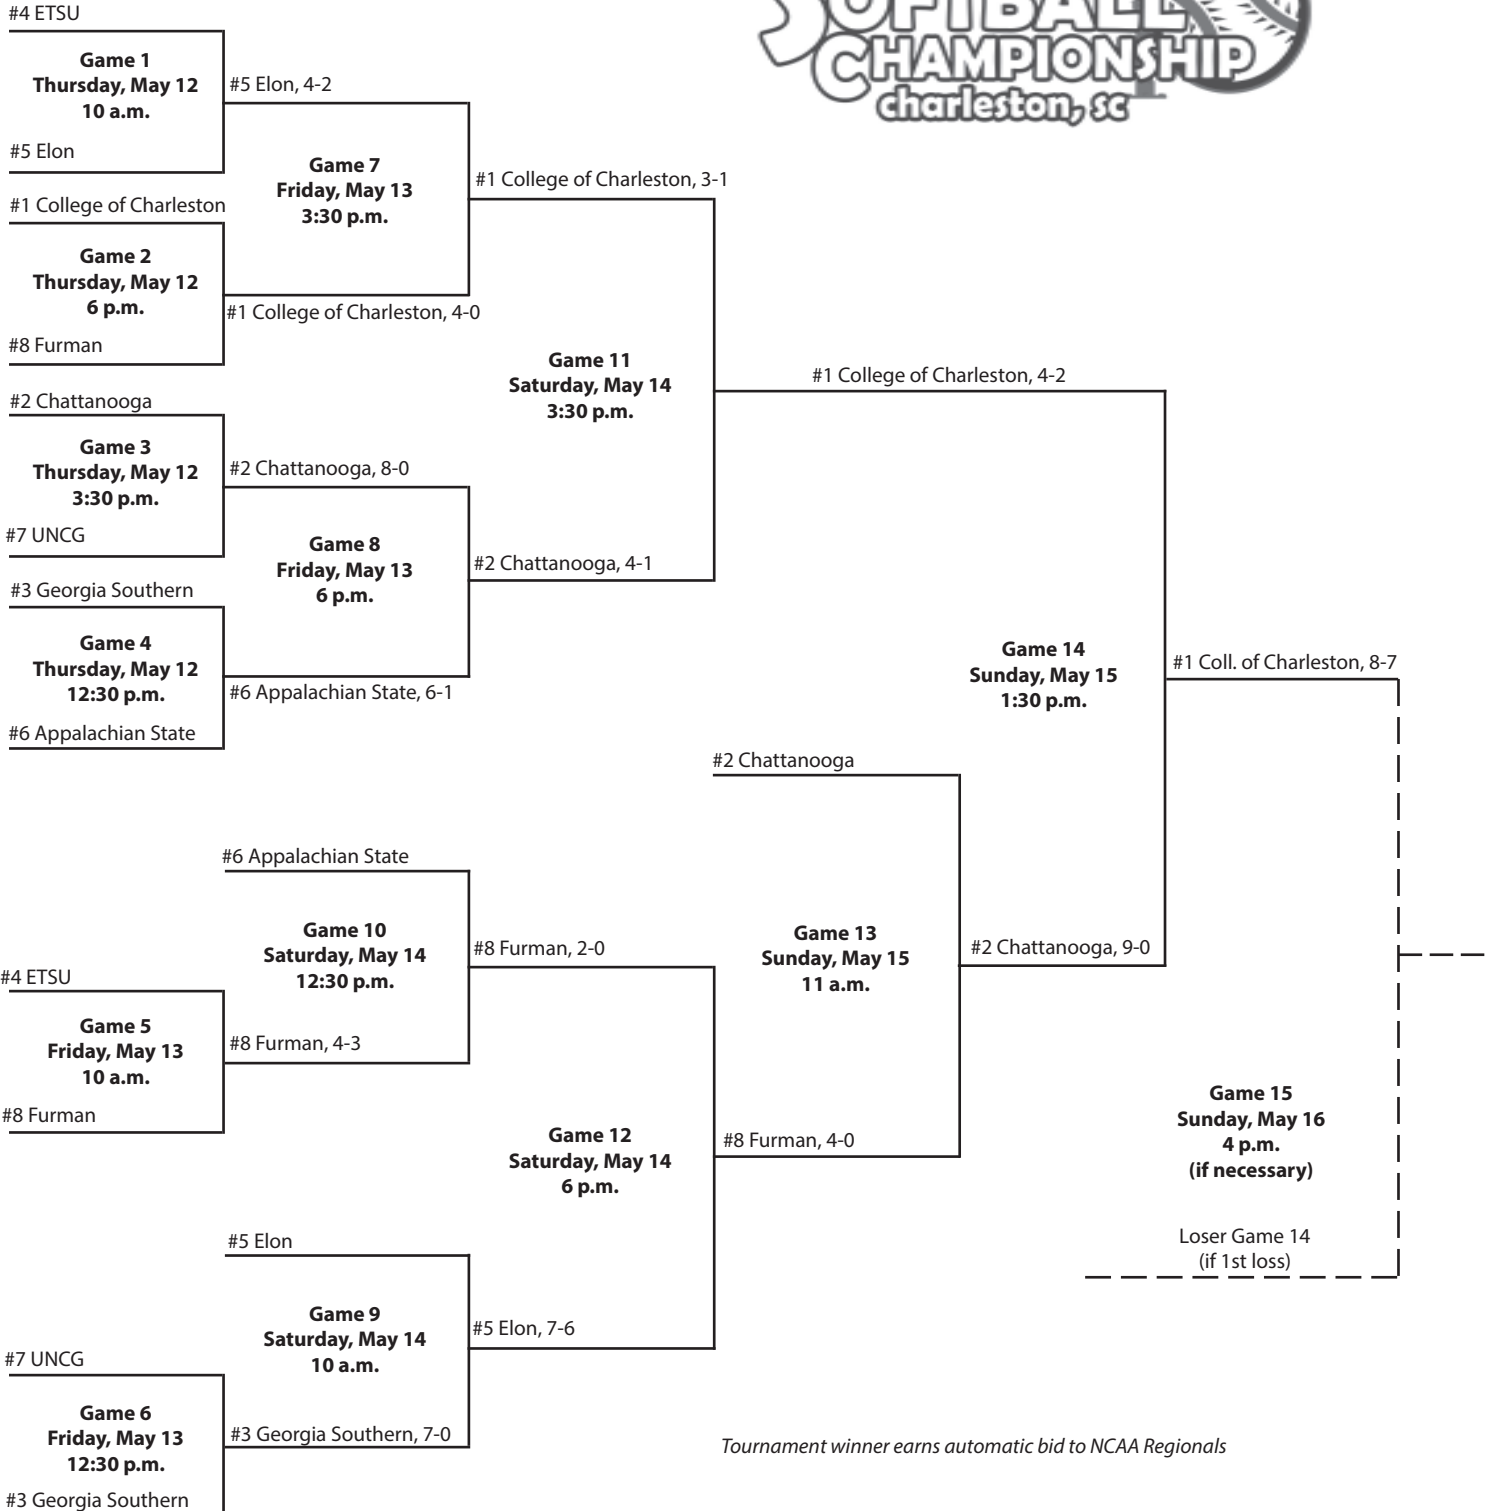

#3 Ga. Southern, 4-1

Furman

#2 College of Charleston

Game 6
12 p.m.

#3 Georgia Southern

TIMES ARE SUBJECT TO CHANGE

2005 Championship

Patriots Point Athletic Complex • Charleston, S.C.