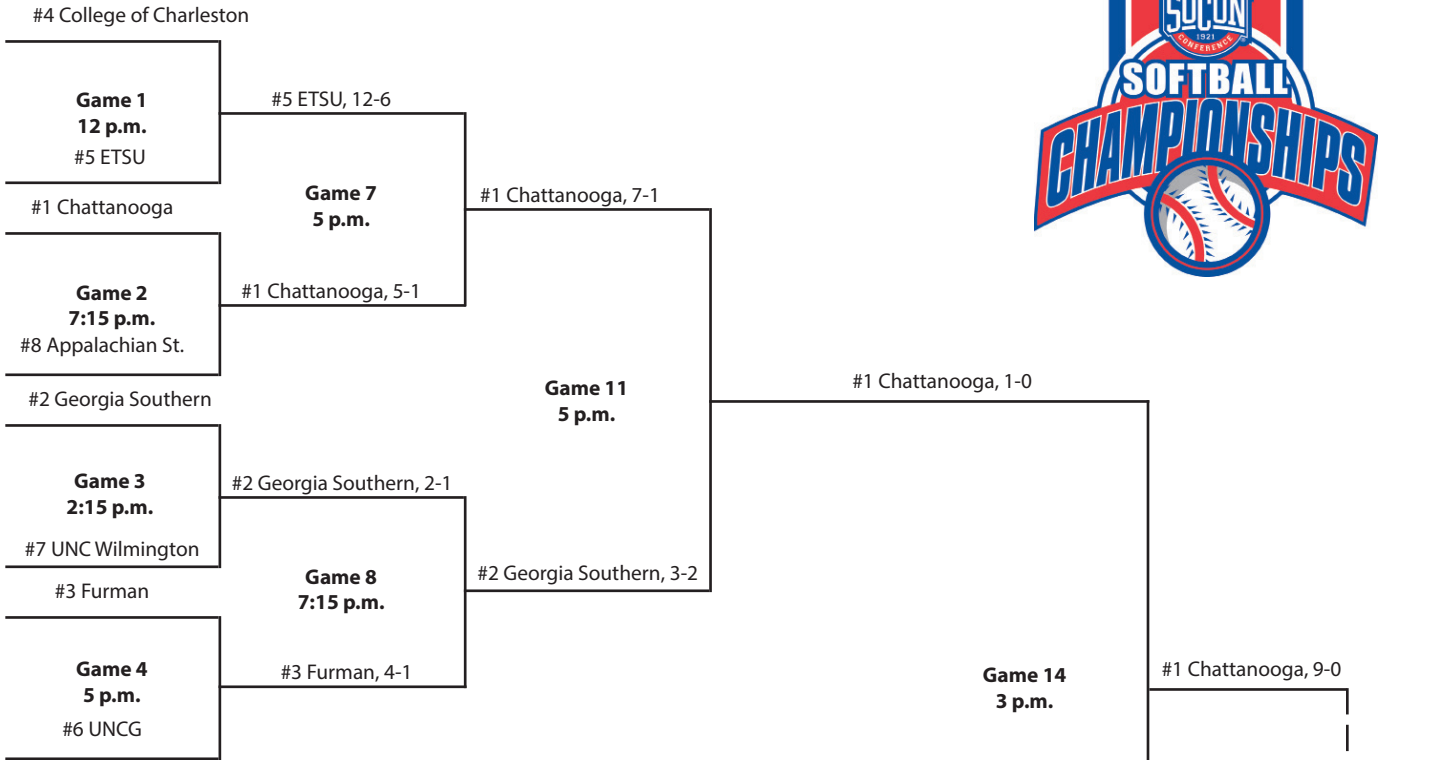

2002 Championship

Chattanooga, Tenn.

May 2

May 3

May 4

May 5