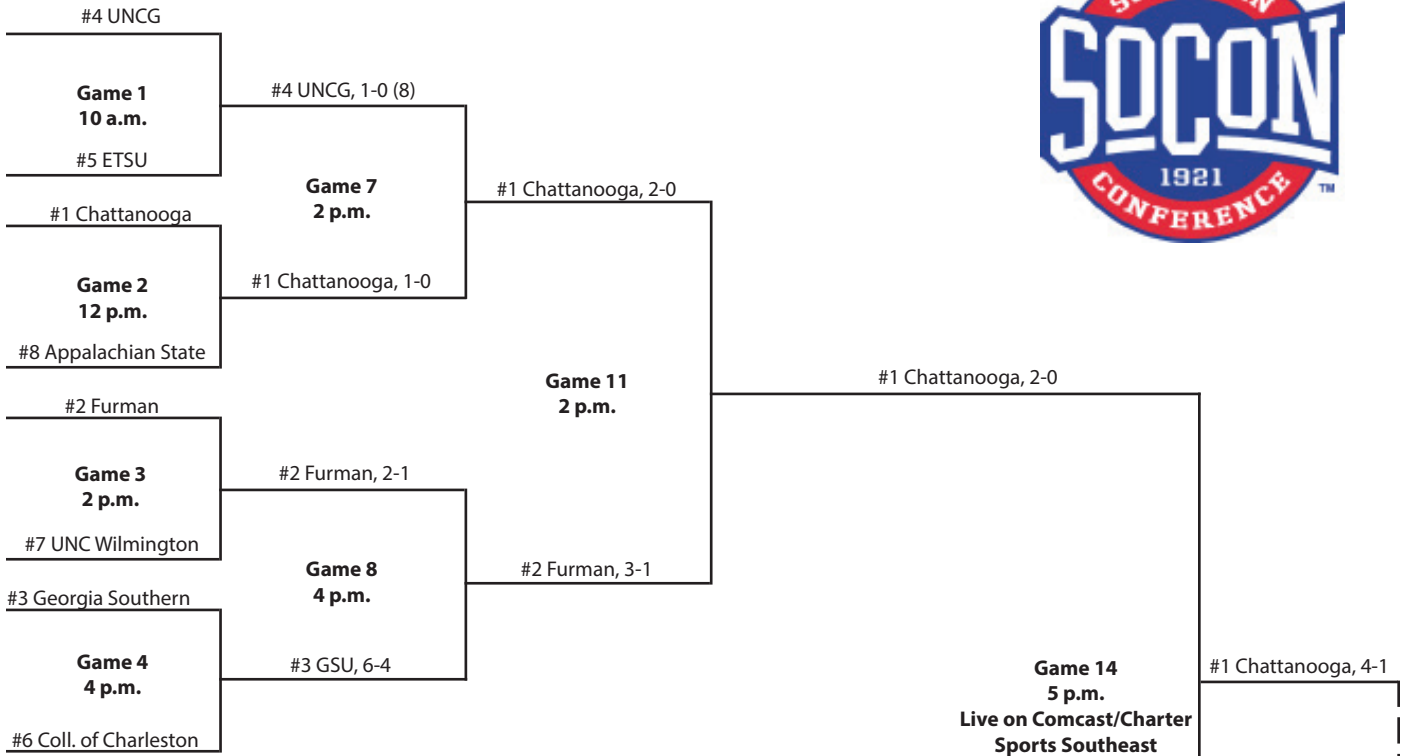

2001 Championship

Chattanooga, Tenn.

May 3

May 4

May 5

May 6