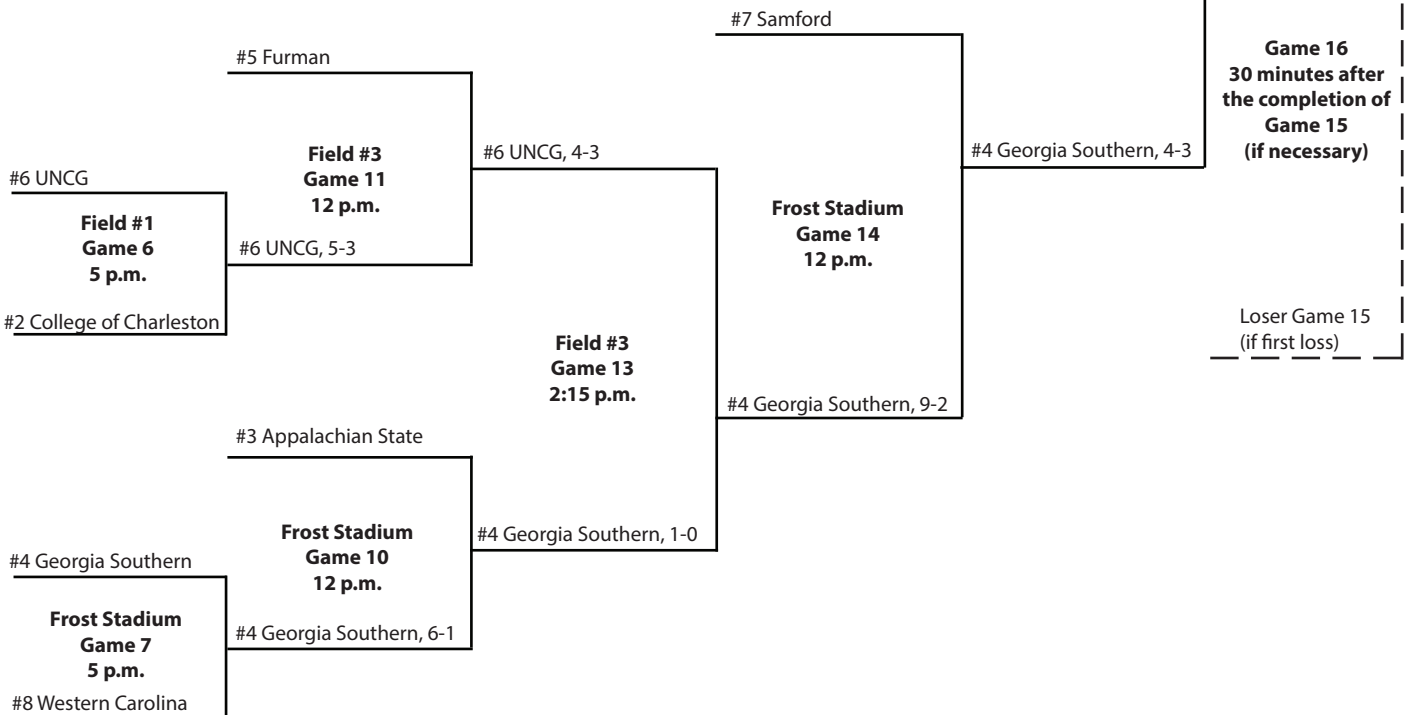

•ALL TIMES ARE EASTERN
•TIMES ARE SUBJECT TO CHANGE