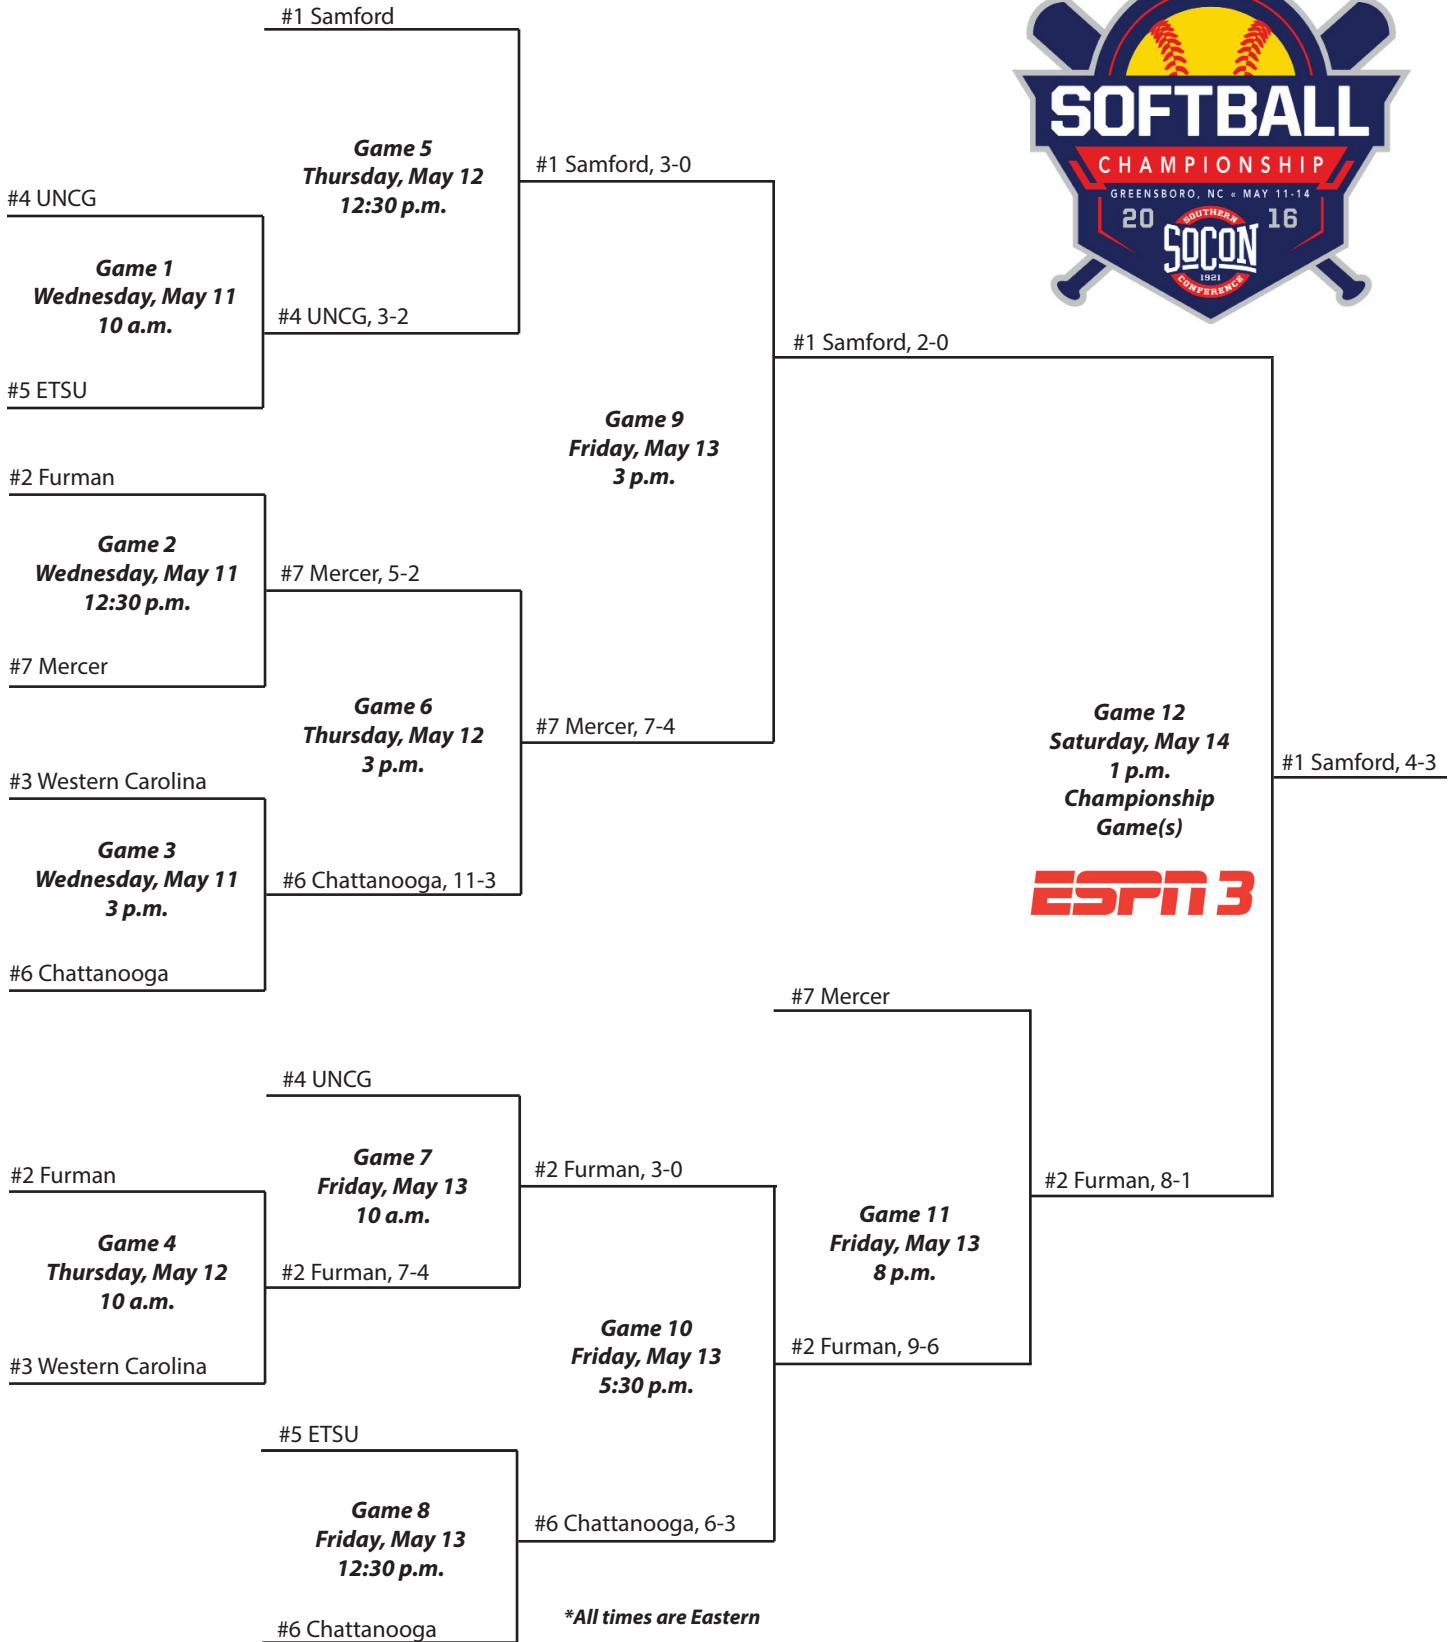

2016 Championship

UNCG Softball Stadium • Greensboro, N.C.

Game 12
Saturday, May 14
1 p.m.
Championship
Game(s)

*All times are Eastern
*If-necessary Game 13 was not needed