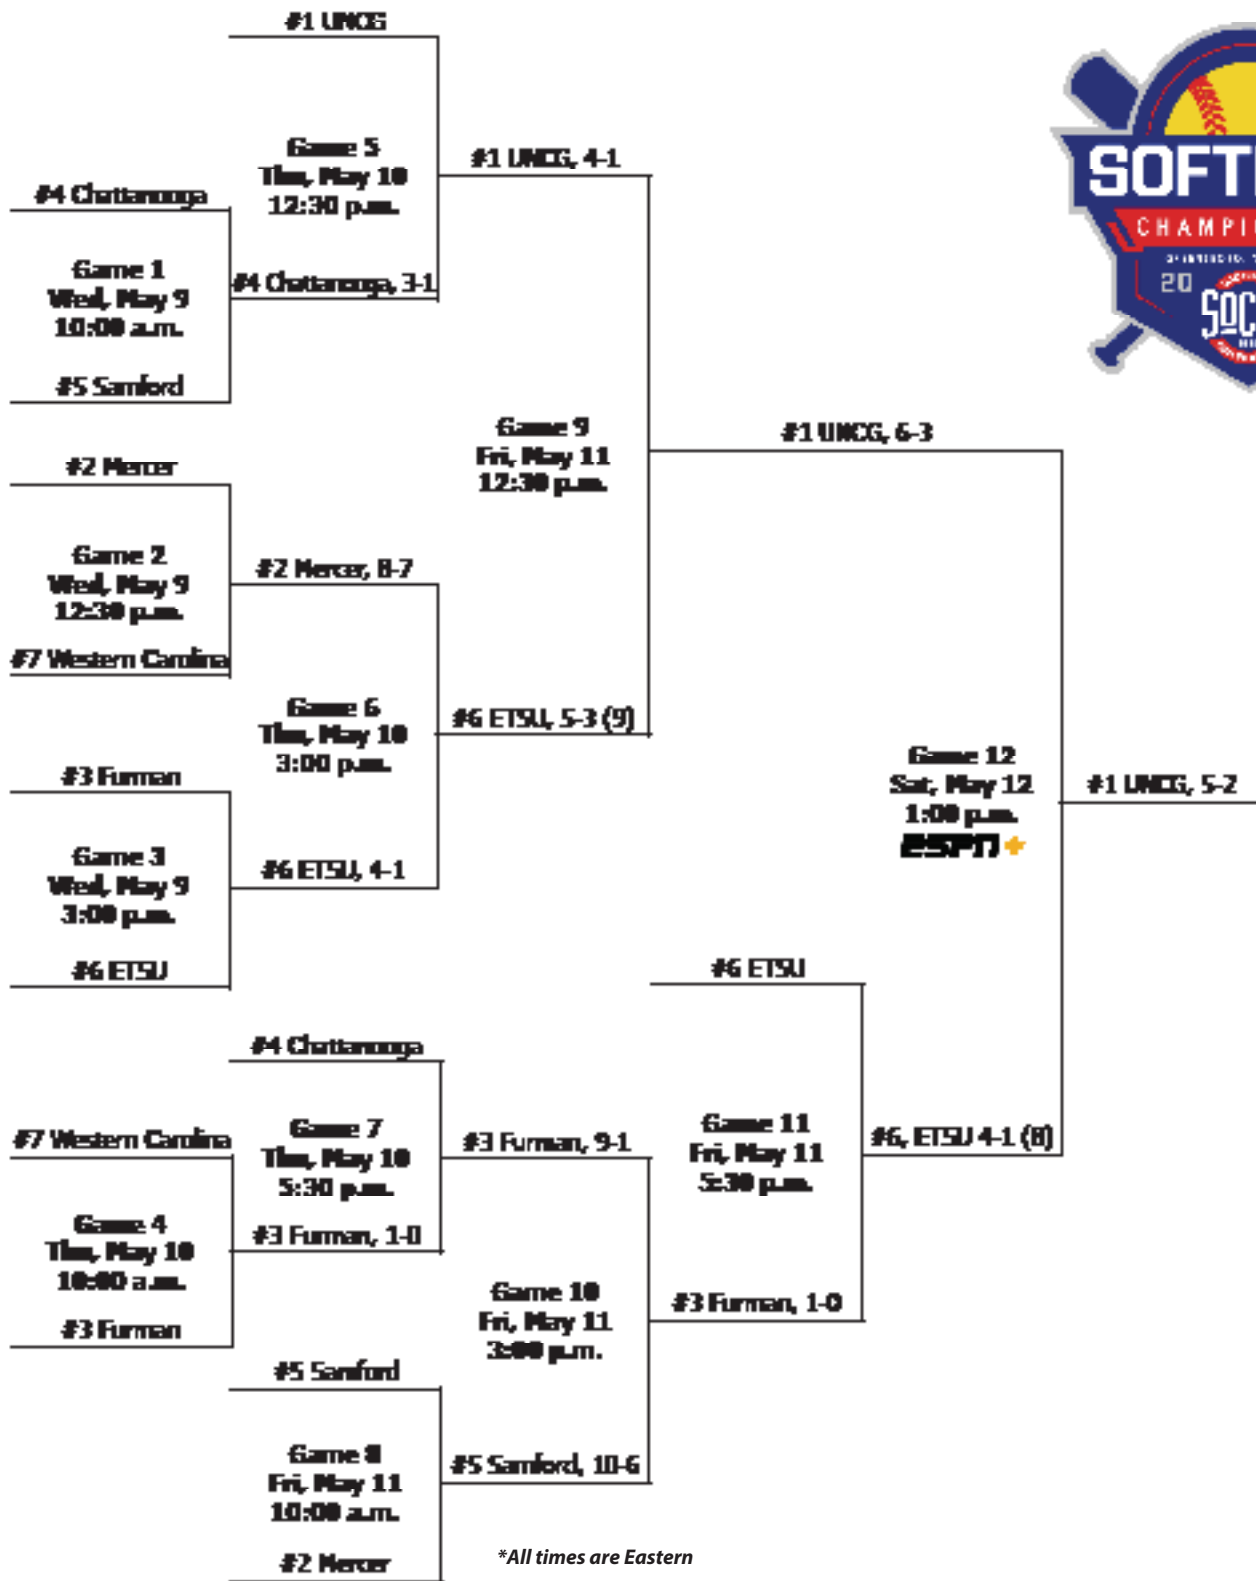

2018 Championship

UNCG Softball Stadium • Greensboro, N.C.