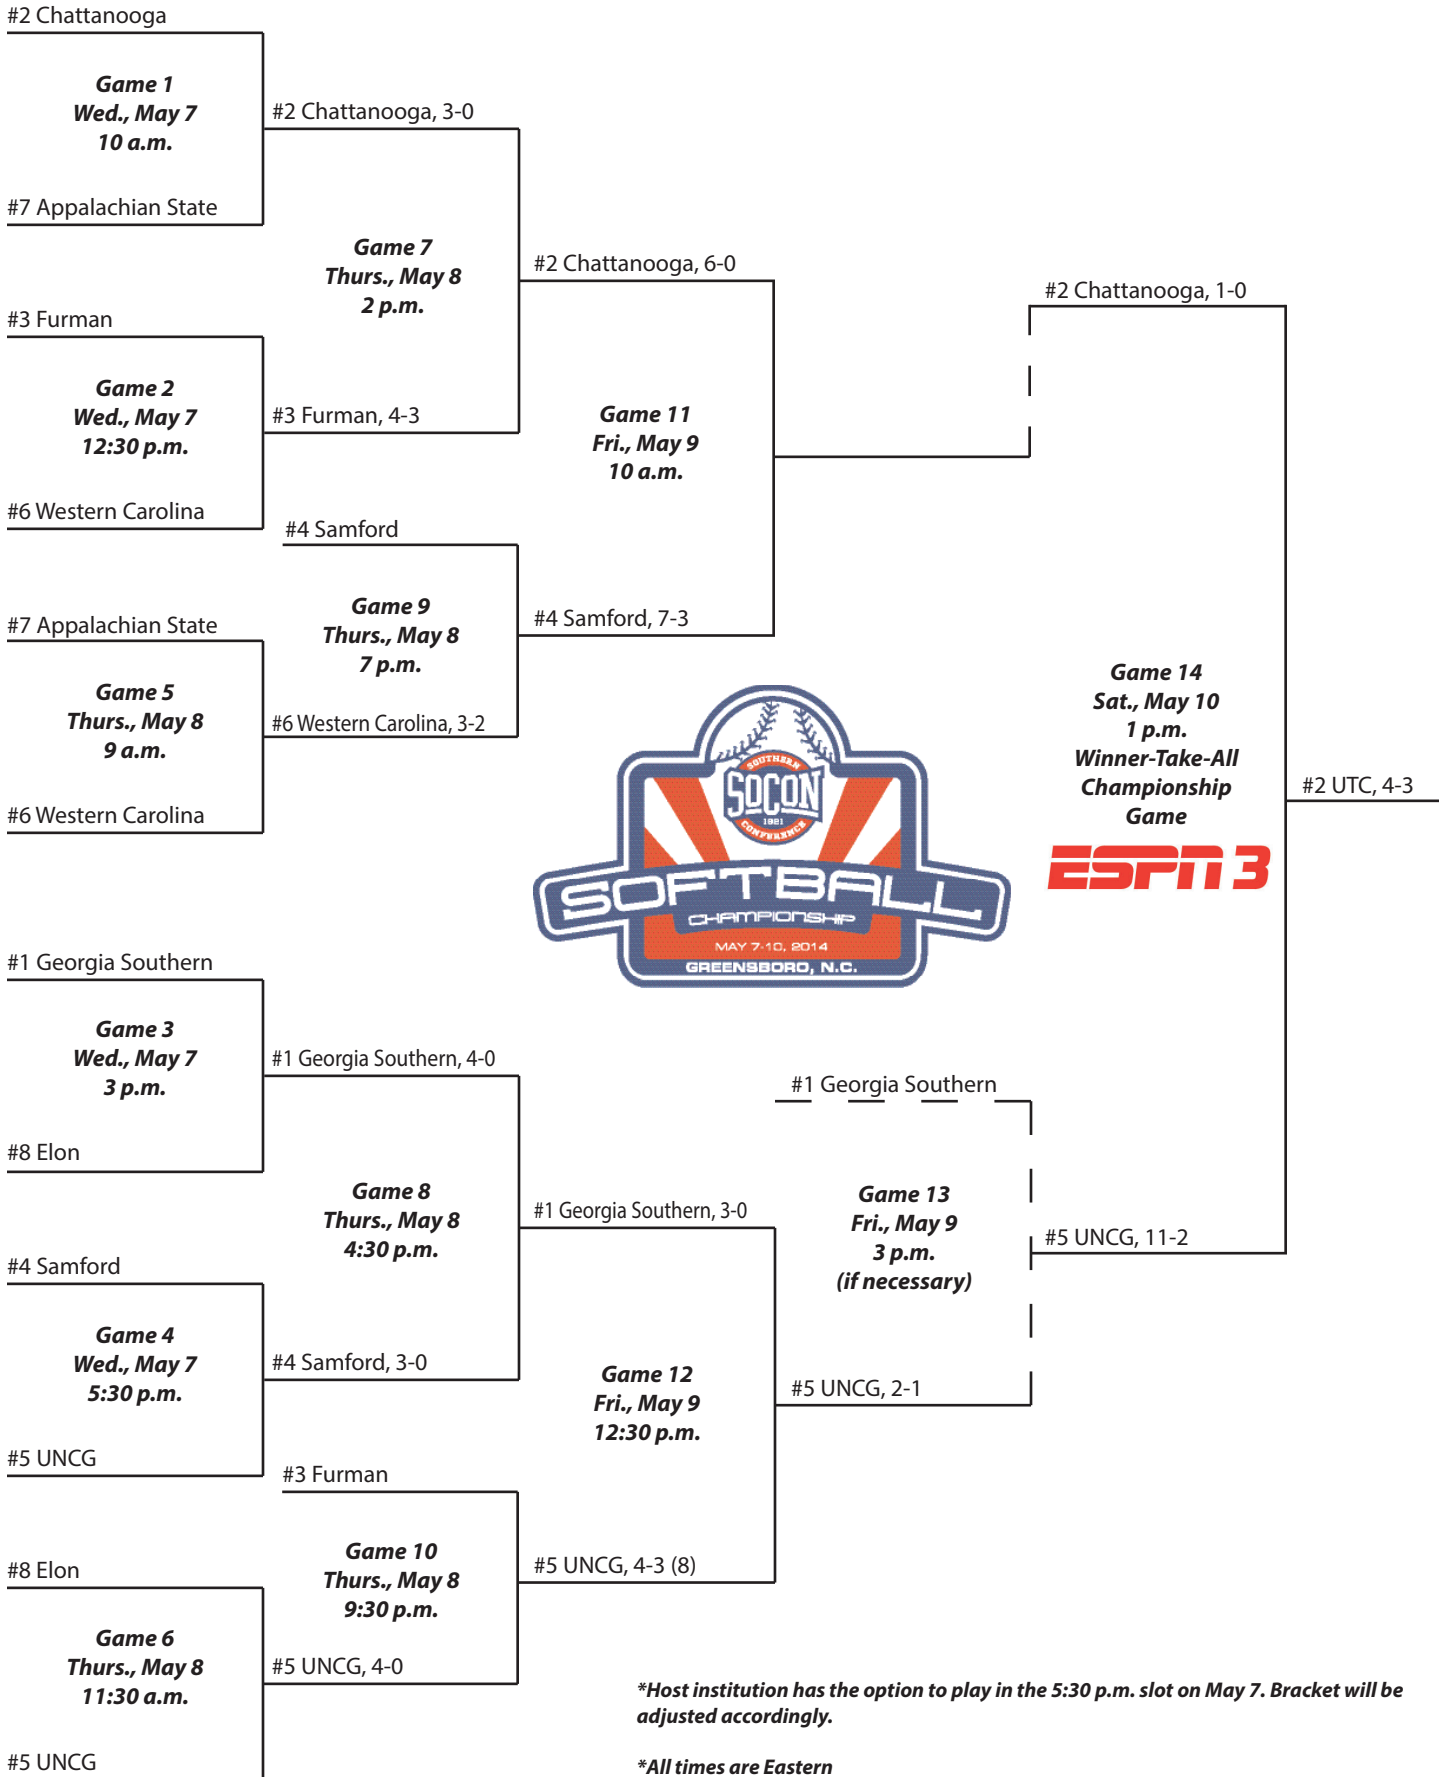

2014 Championship

UNCG Softball Stadium • Greensboro, N.C.