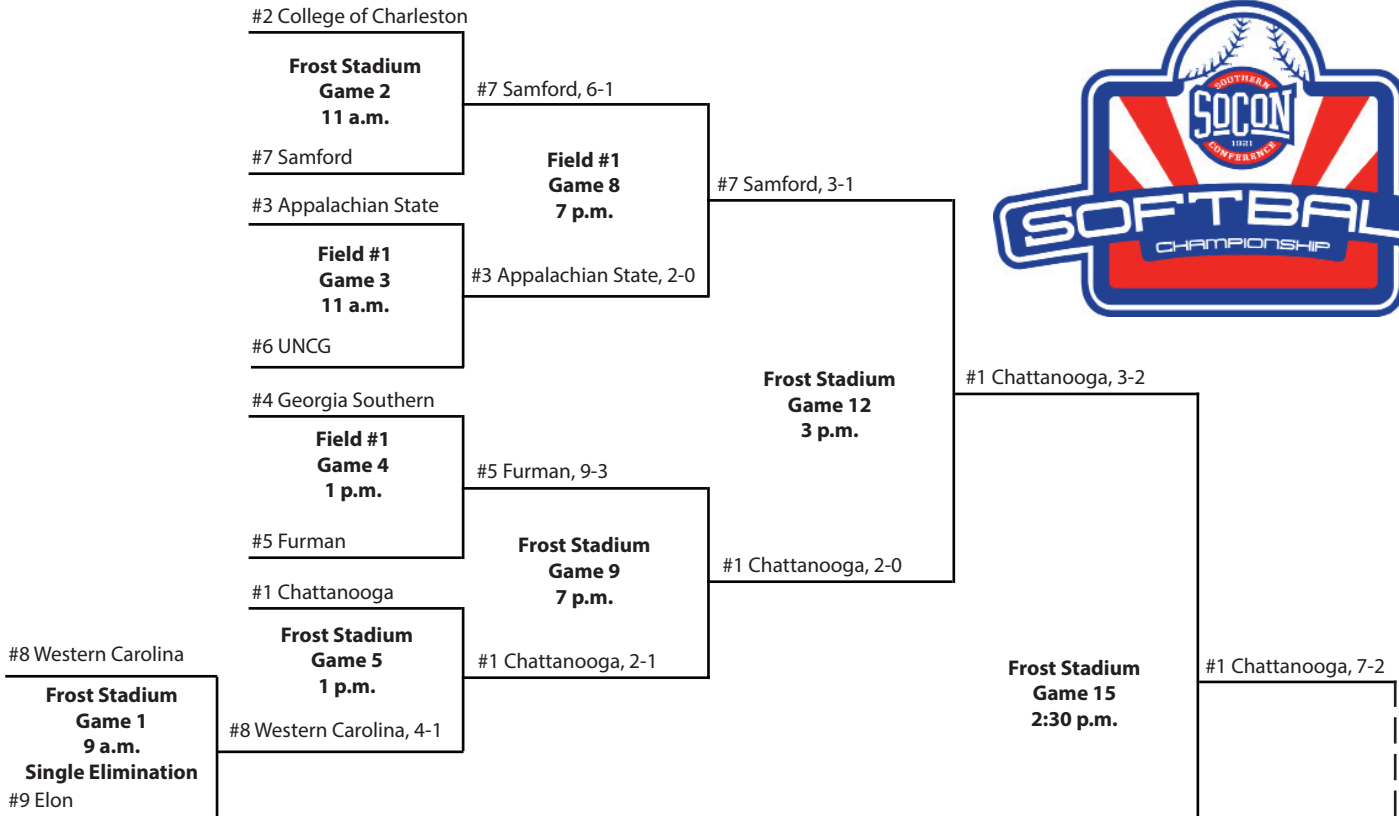

2009 Championship

Jim Frost Softball Complex • Chattanooga, Tenn.

May 7

May 7

May 8

May 9

May 7

May 8

May 9