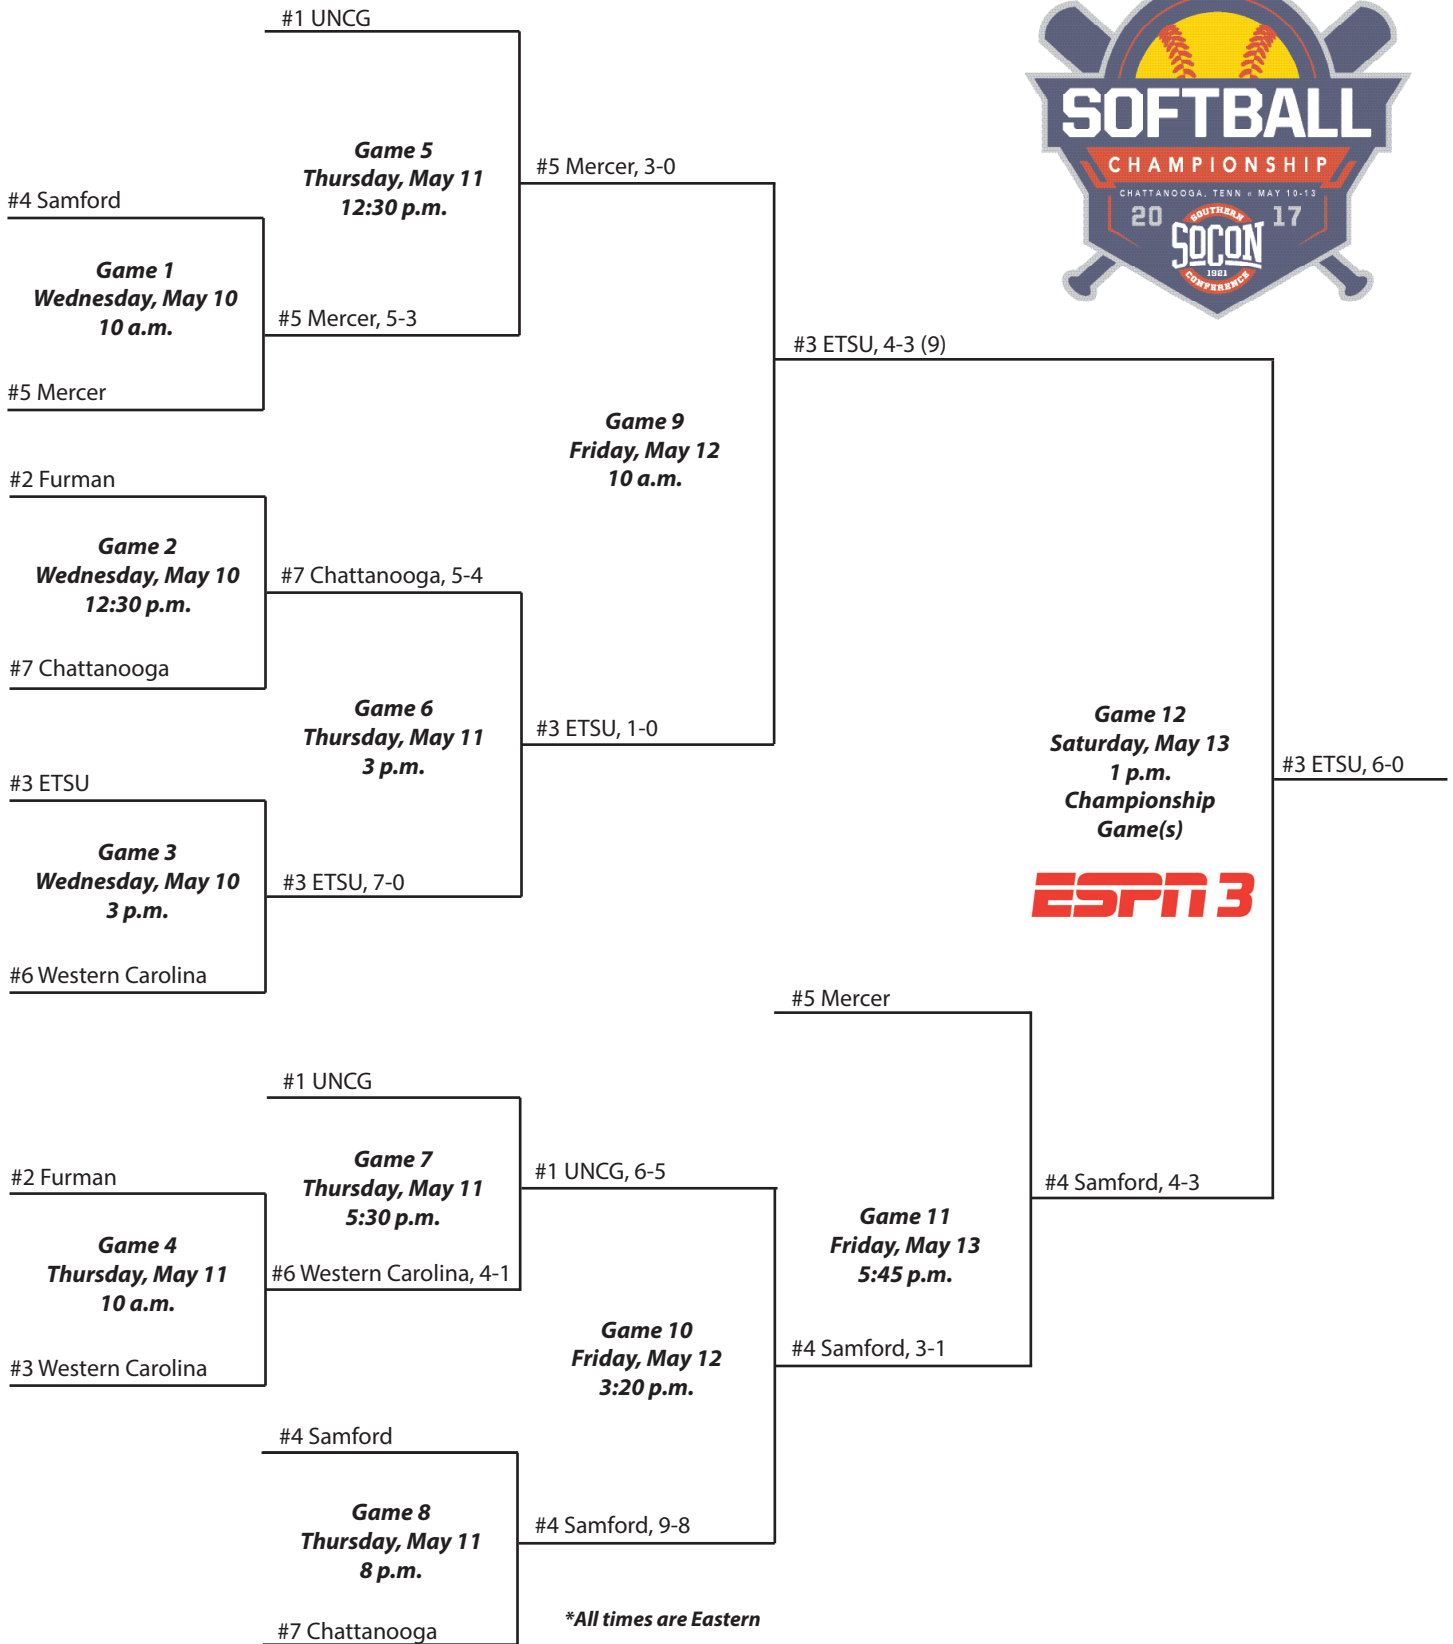

2017 Championship

Frost Stadium • Chattanooga, Tenn.

*All times are Eastern
*If-necessary Game 13 was not needed