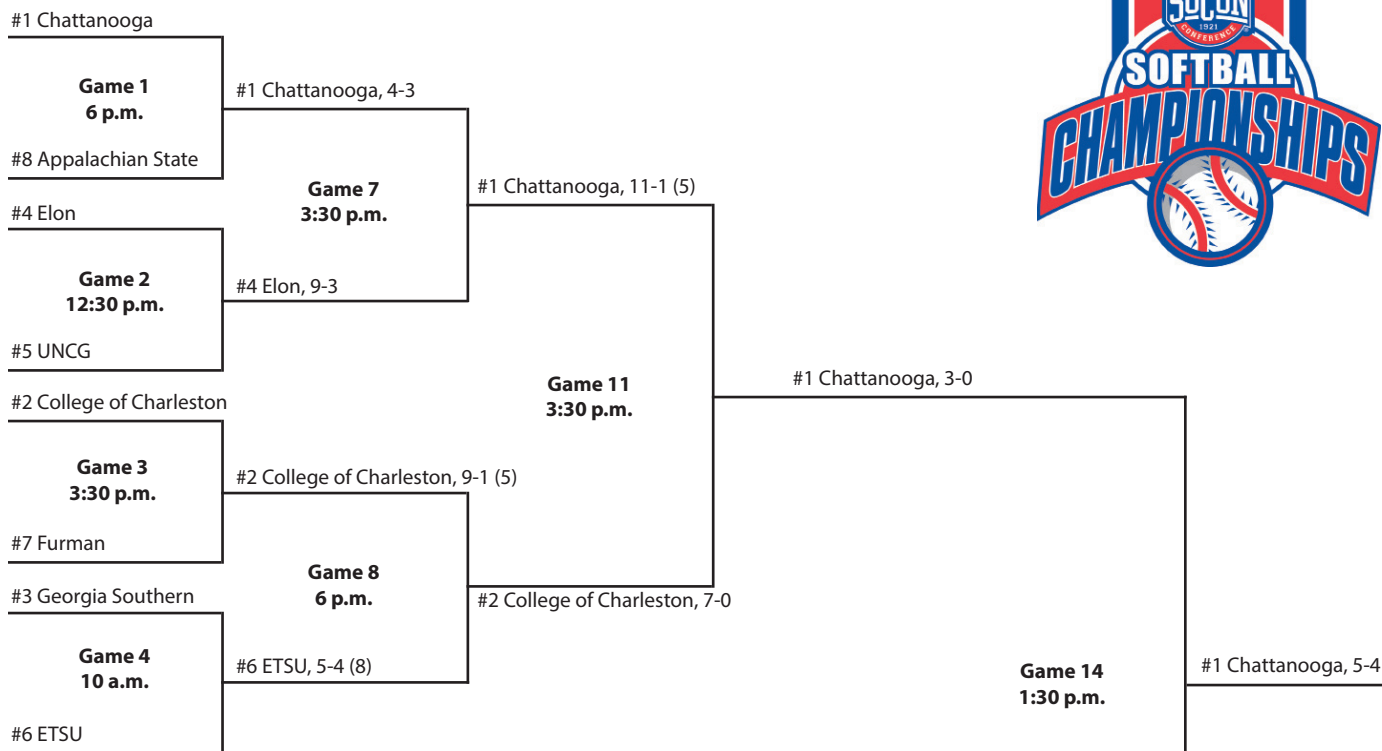

Tournament winner earns automatic bid to NCAA Regionals

2004 Championship

Jim Frost Stadium • Chattanooga, Tenn.

May 13

May 14

May 15

May 16

May 14