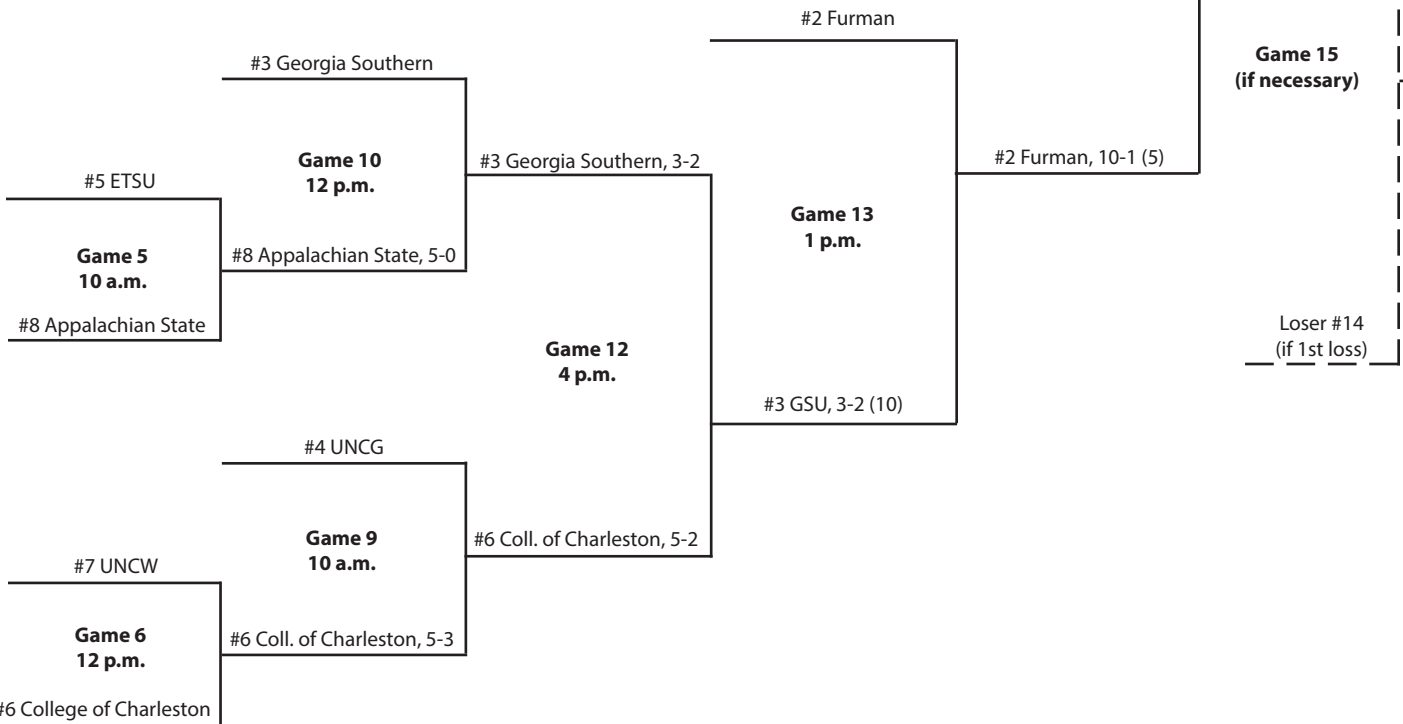

May 4

May 5

May 5