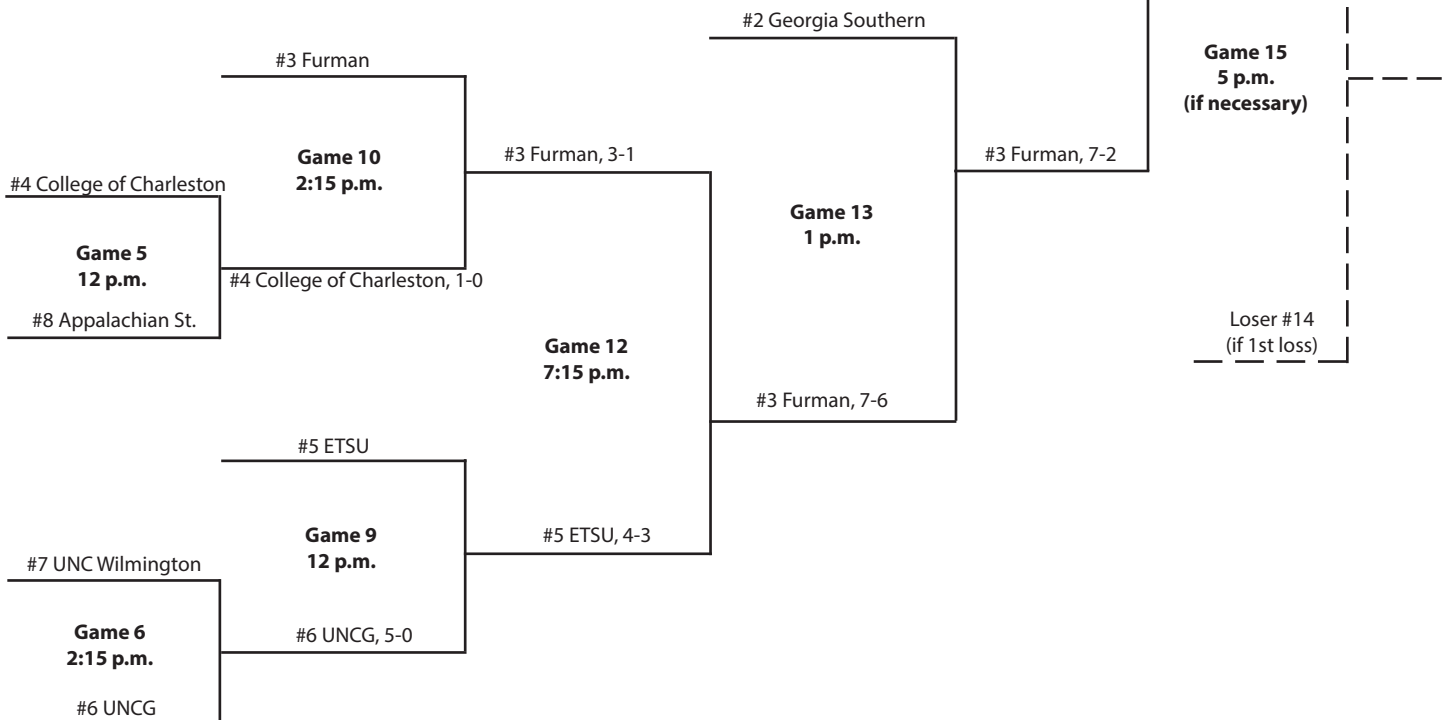

May 3

May 4

May 5