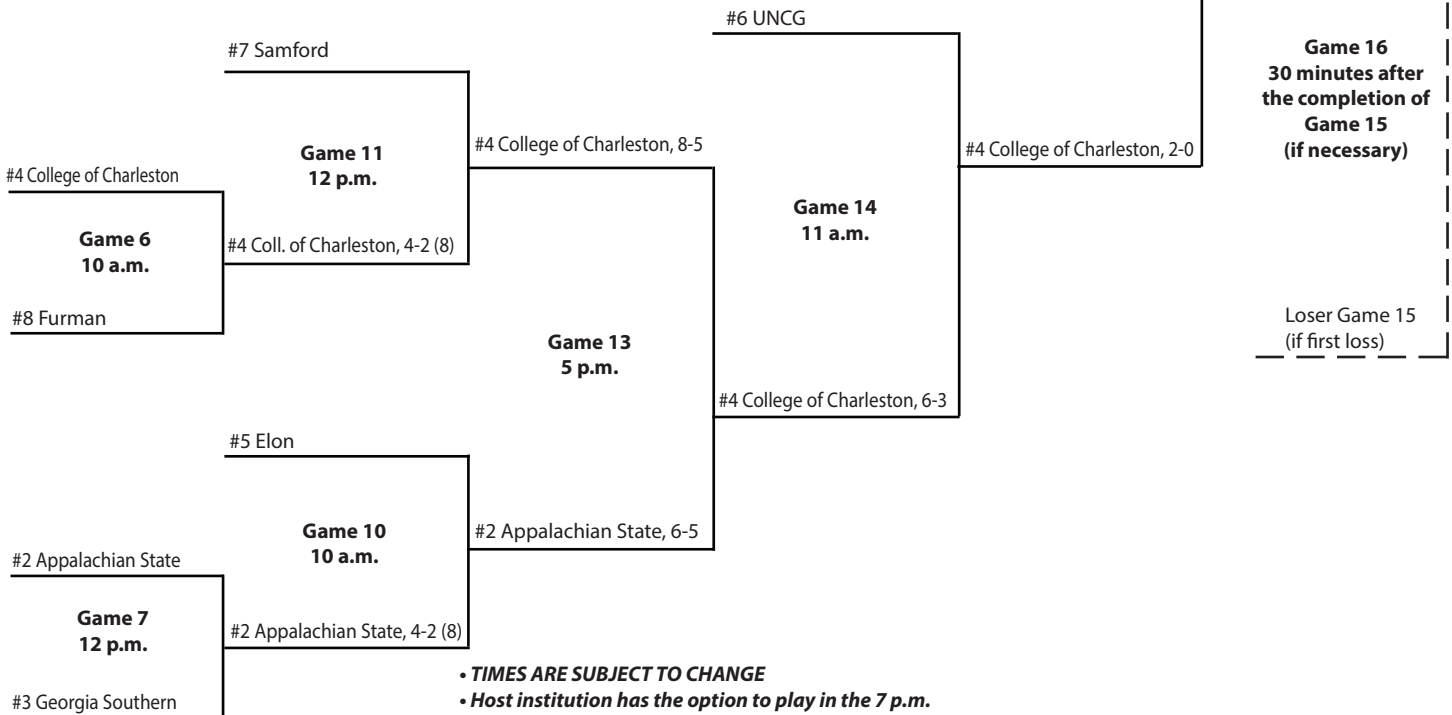

May 12

May 13

May 14

May 12

May 13

May 14

• TIMES ARE SUBJECT TO CHANGE
• Host institution has the option to play in the 7 p.m. slot on May 11.

2010 Championship