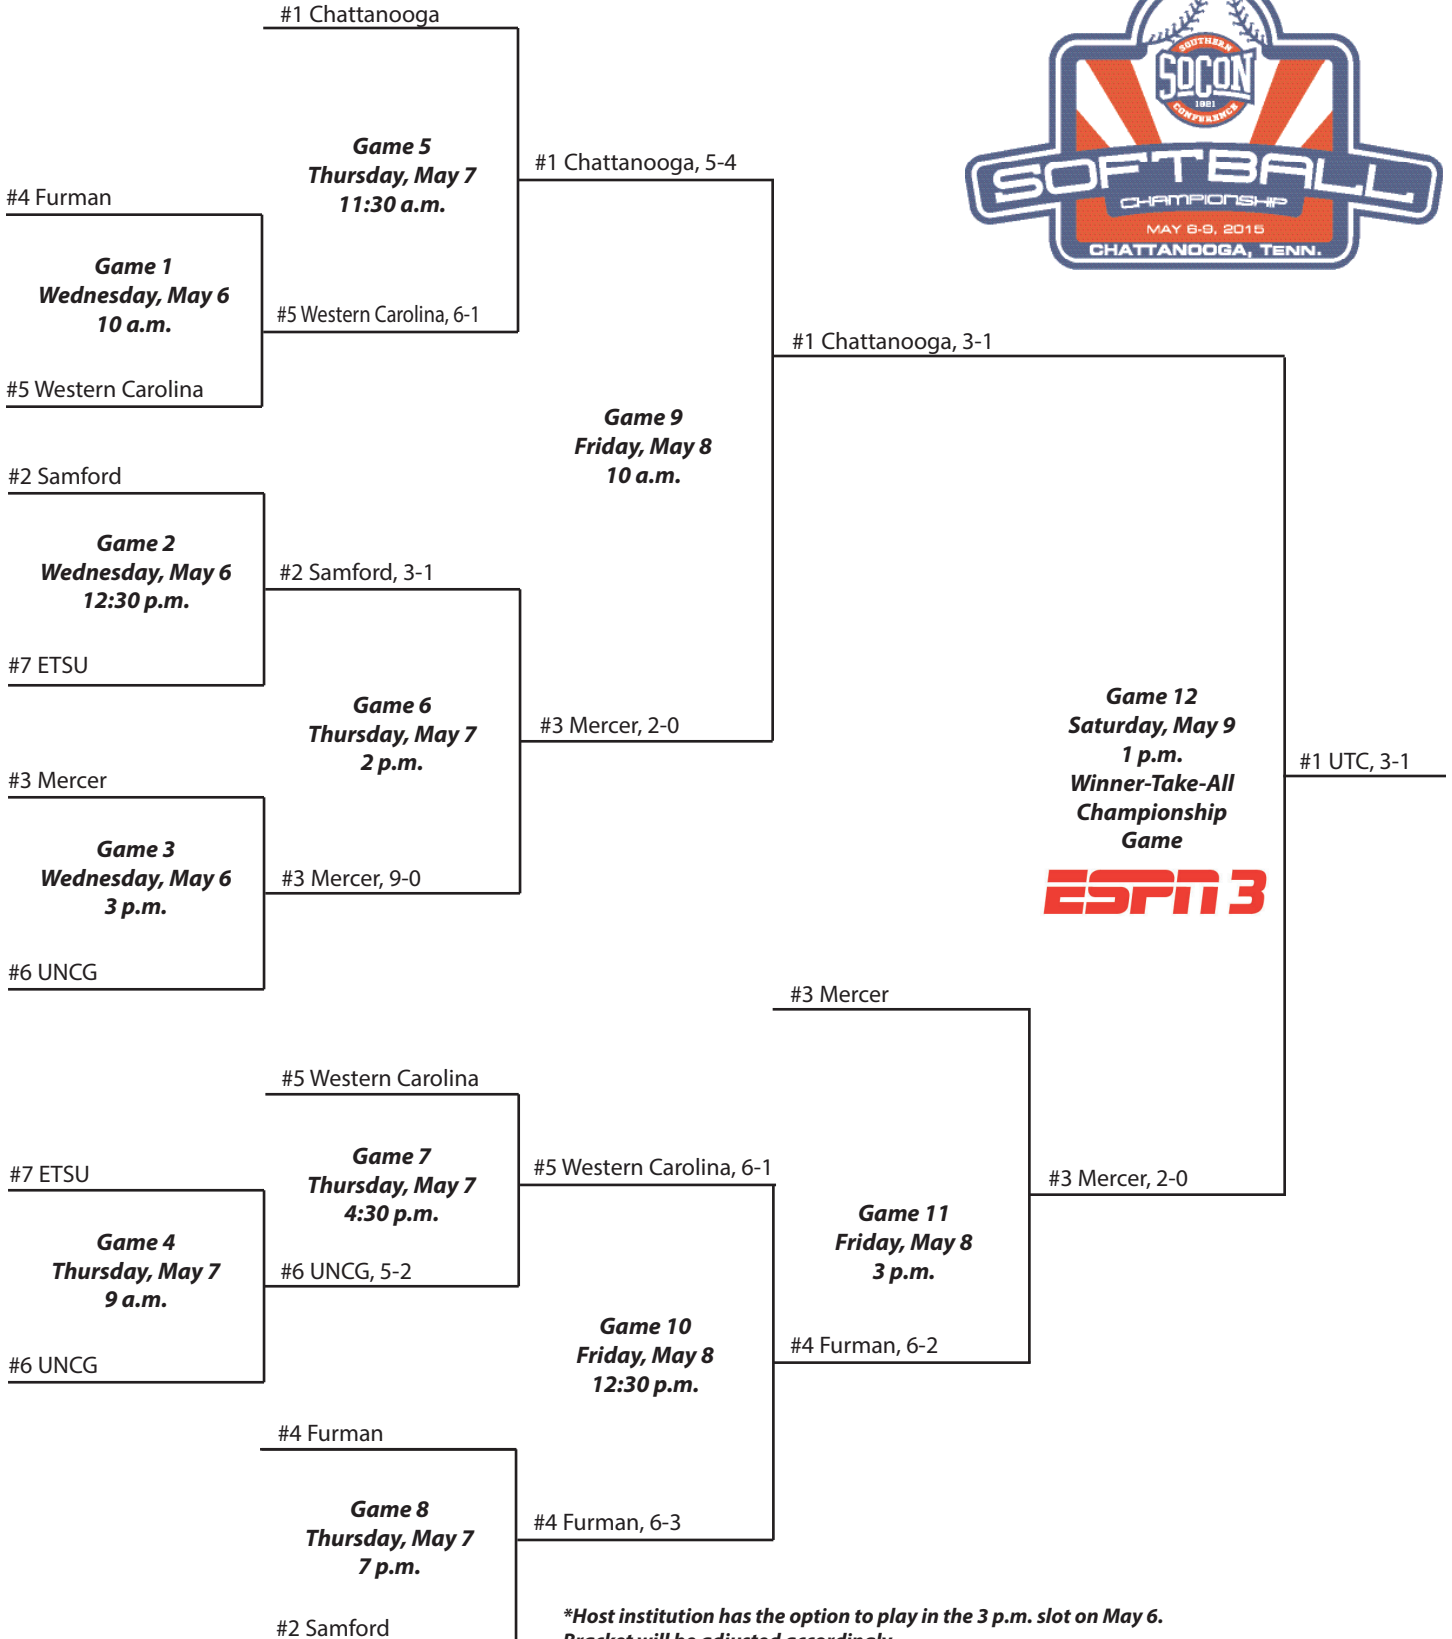

2015 Championship

Jim Frost Softball Complex • Chattanooga, Tenn.

*Host institution has the option to play in the 3 p.m. slot on May 6. Bracket will be adjusted accordingly.

*All times are Eastern